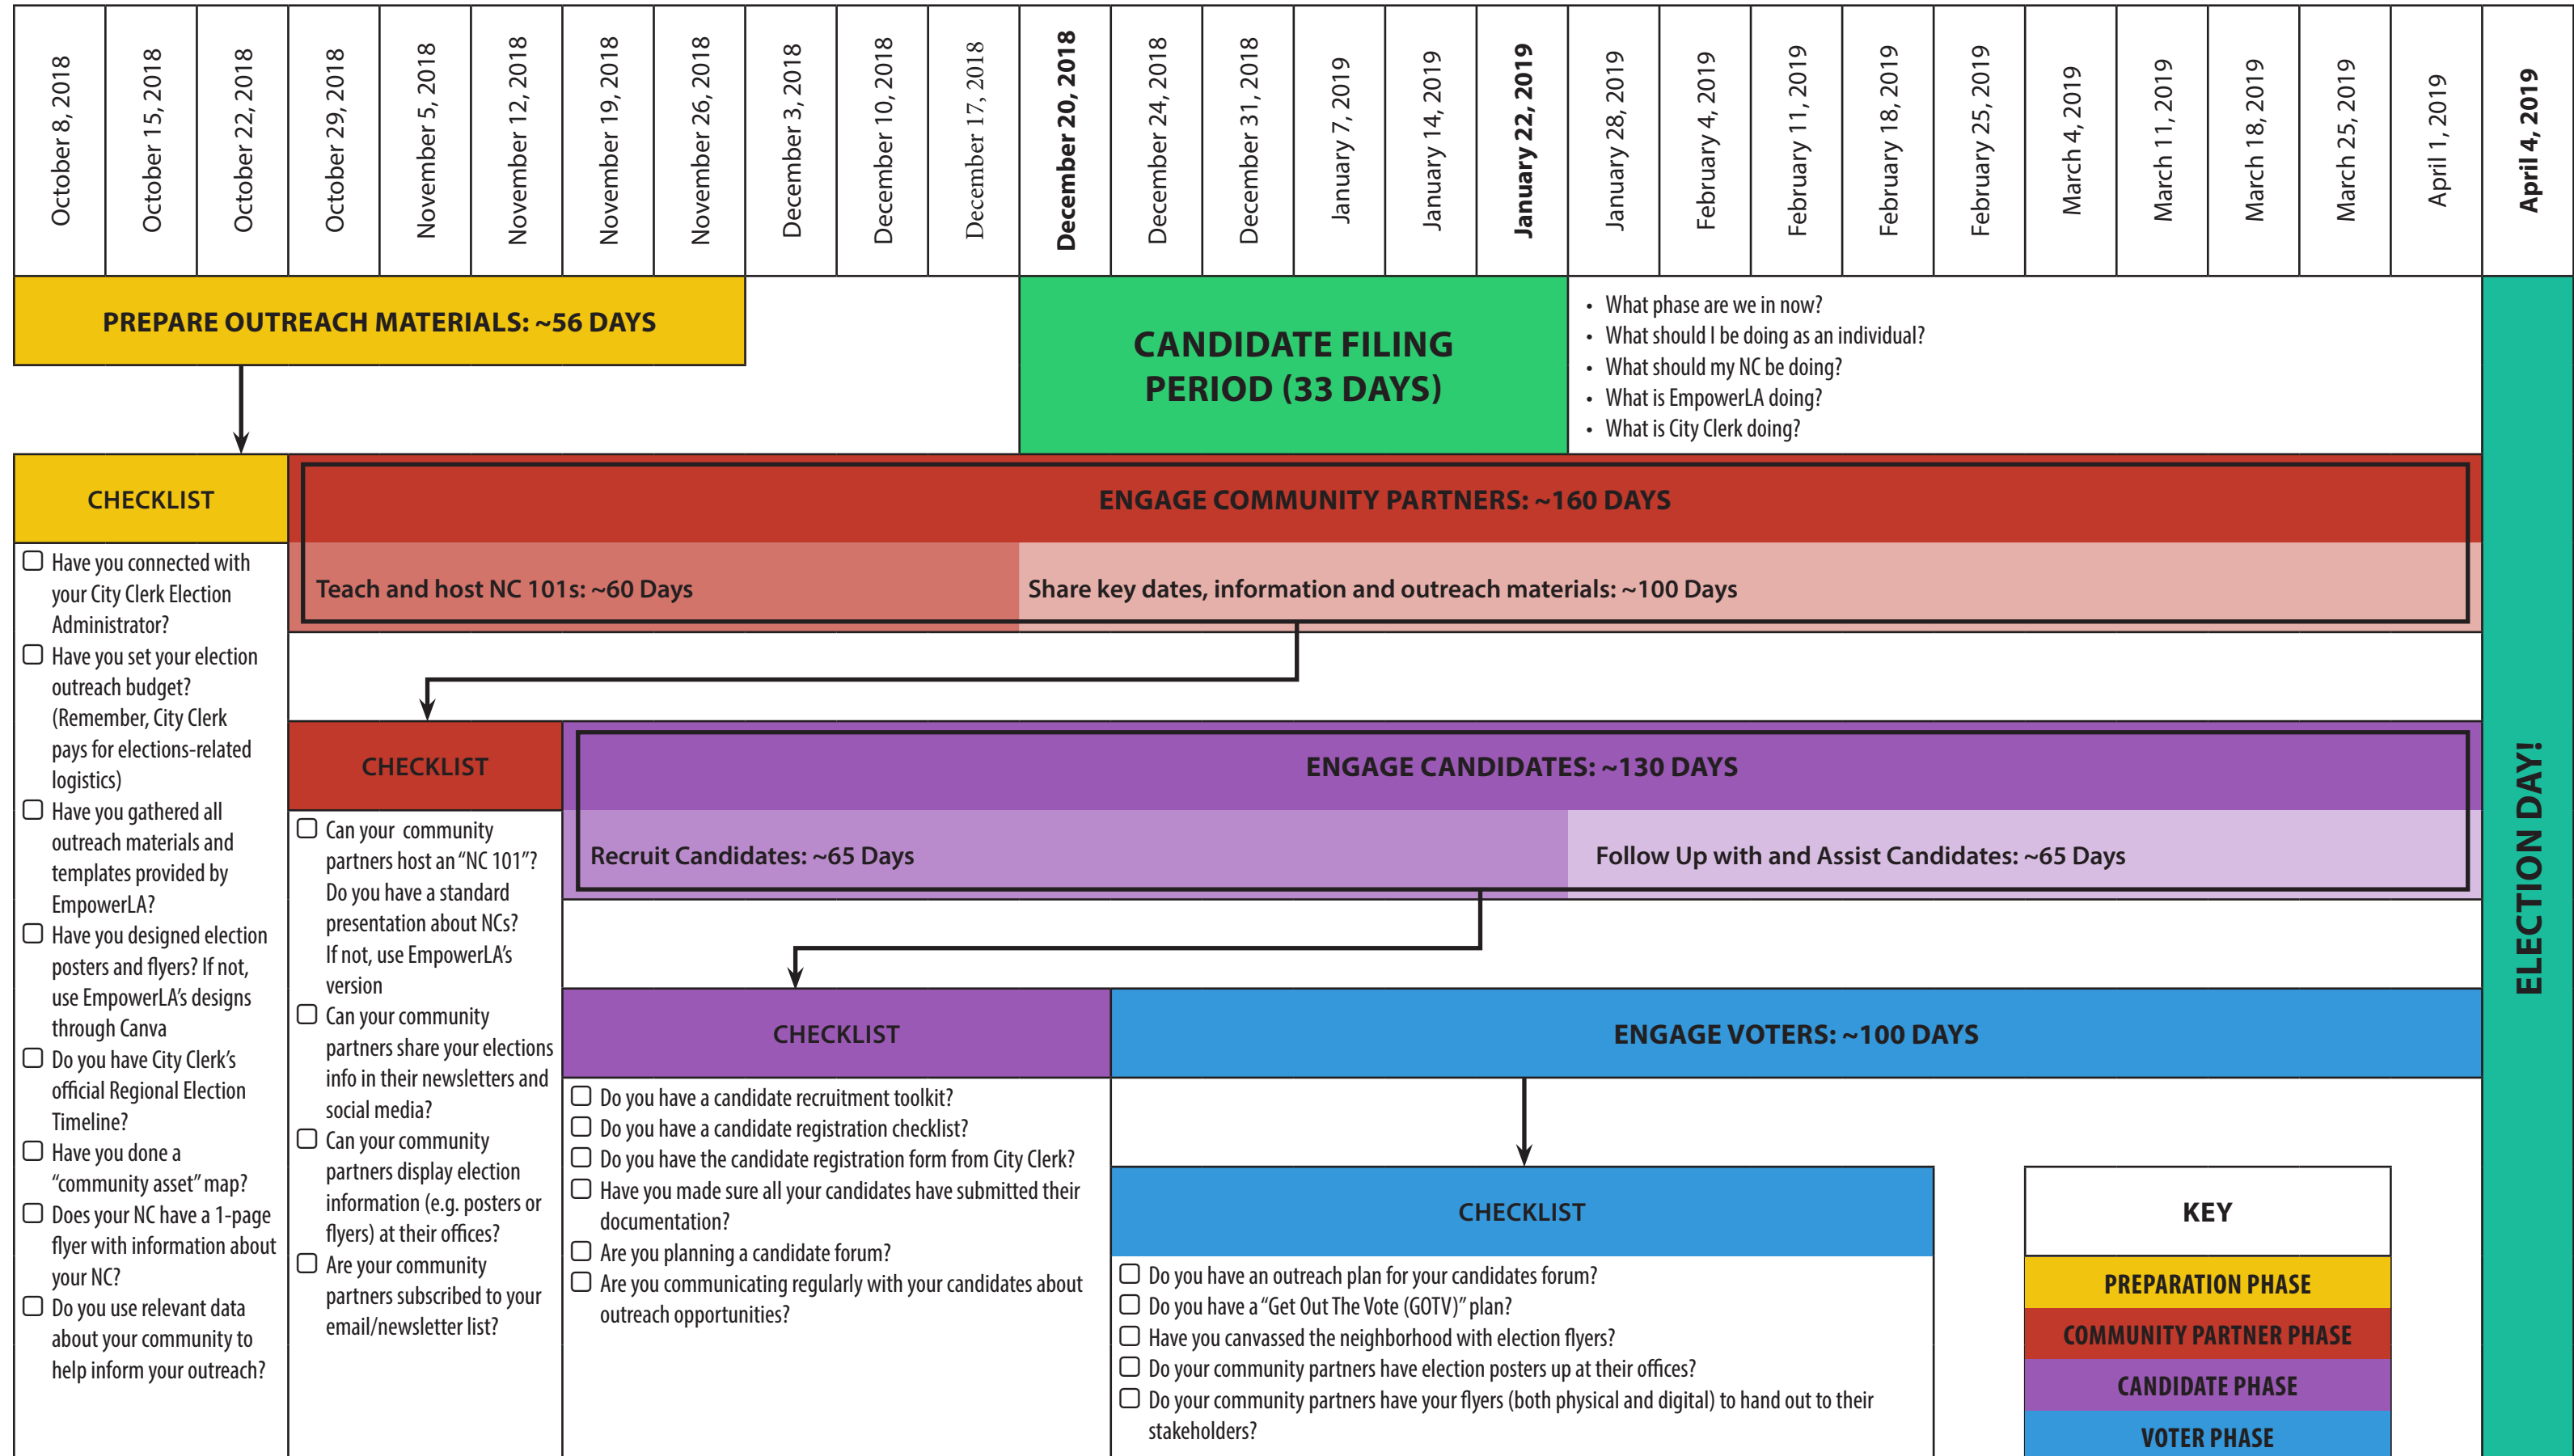

Election Outreach Timeline (Region 1)

~ = dates are approximate

Election Outreach Timeline (Region 2)

~ = dates are approximate

Election Outreach Timeline (Region 3)

~ = dates are approximate

Election Outreach Timeline (Region 4)

~ = dates are approximate

Election Outreach Timeline (Region 5)

~ = dates are approximate

Election Outreach Timeline (Region 6)

~ = dates are approximate

Election Outreach Timeline (Region 7)

~ = dates are approximate

Election Outreach Timeline (Region 8)

~ = dates are approximate

Election Outreach Timeline (Region 9)

~ = dates are approximate

Election Outreach Timeline (Region 10)

~ = dates are approximate

Election Outreach Timeline (Region 12)

~ = dates are approximate

Election Outreach Timeline (Region 13 - Online Voting)

~ = dates are approximate