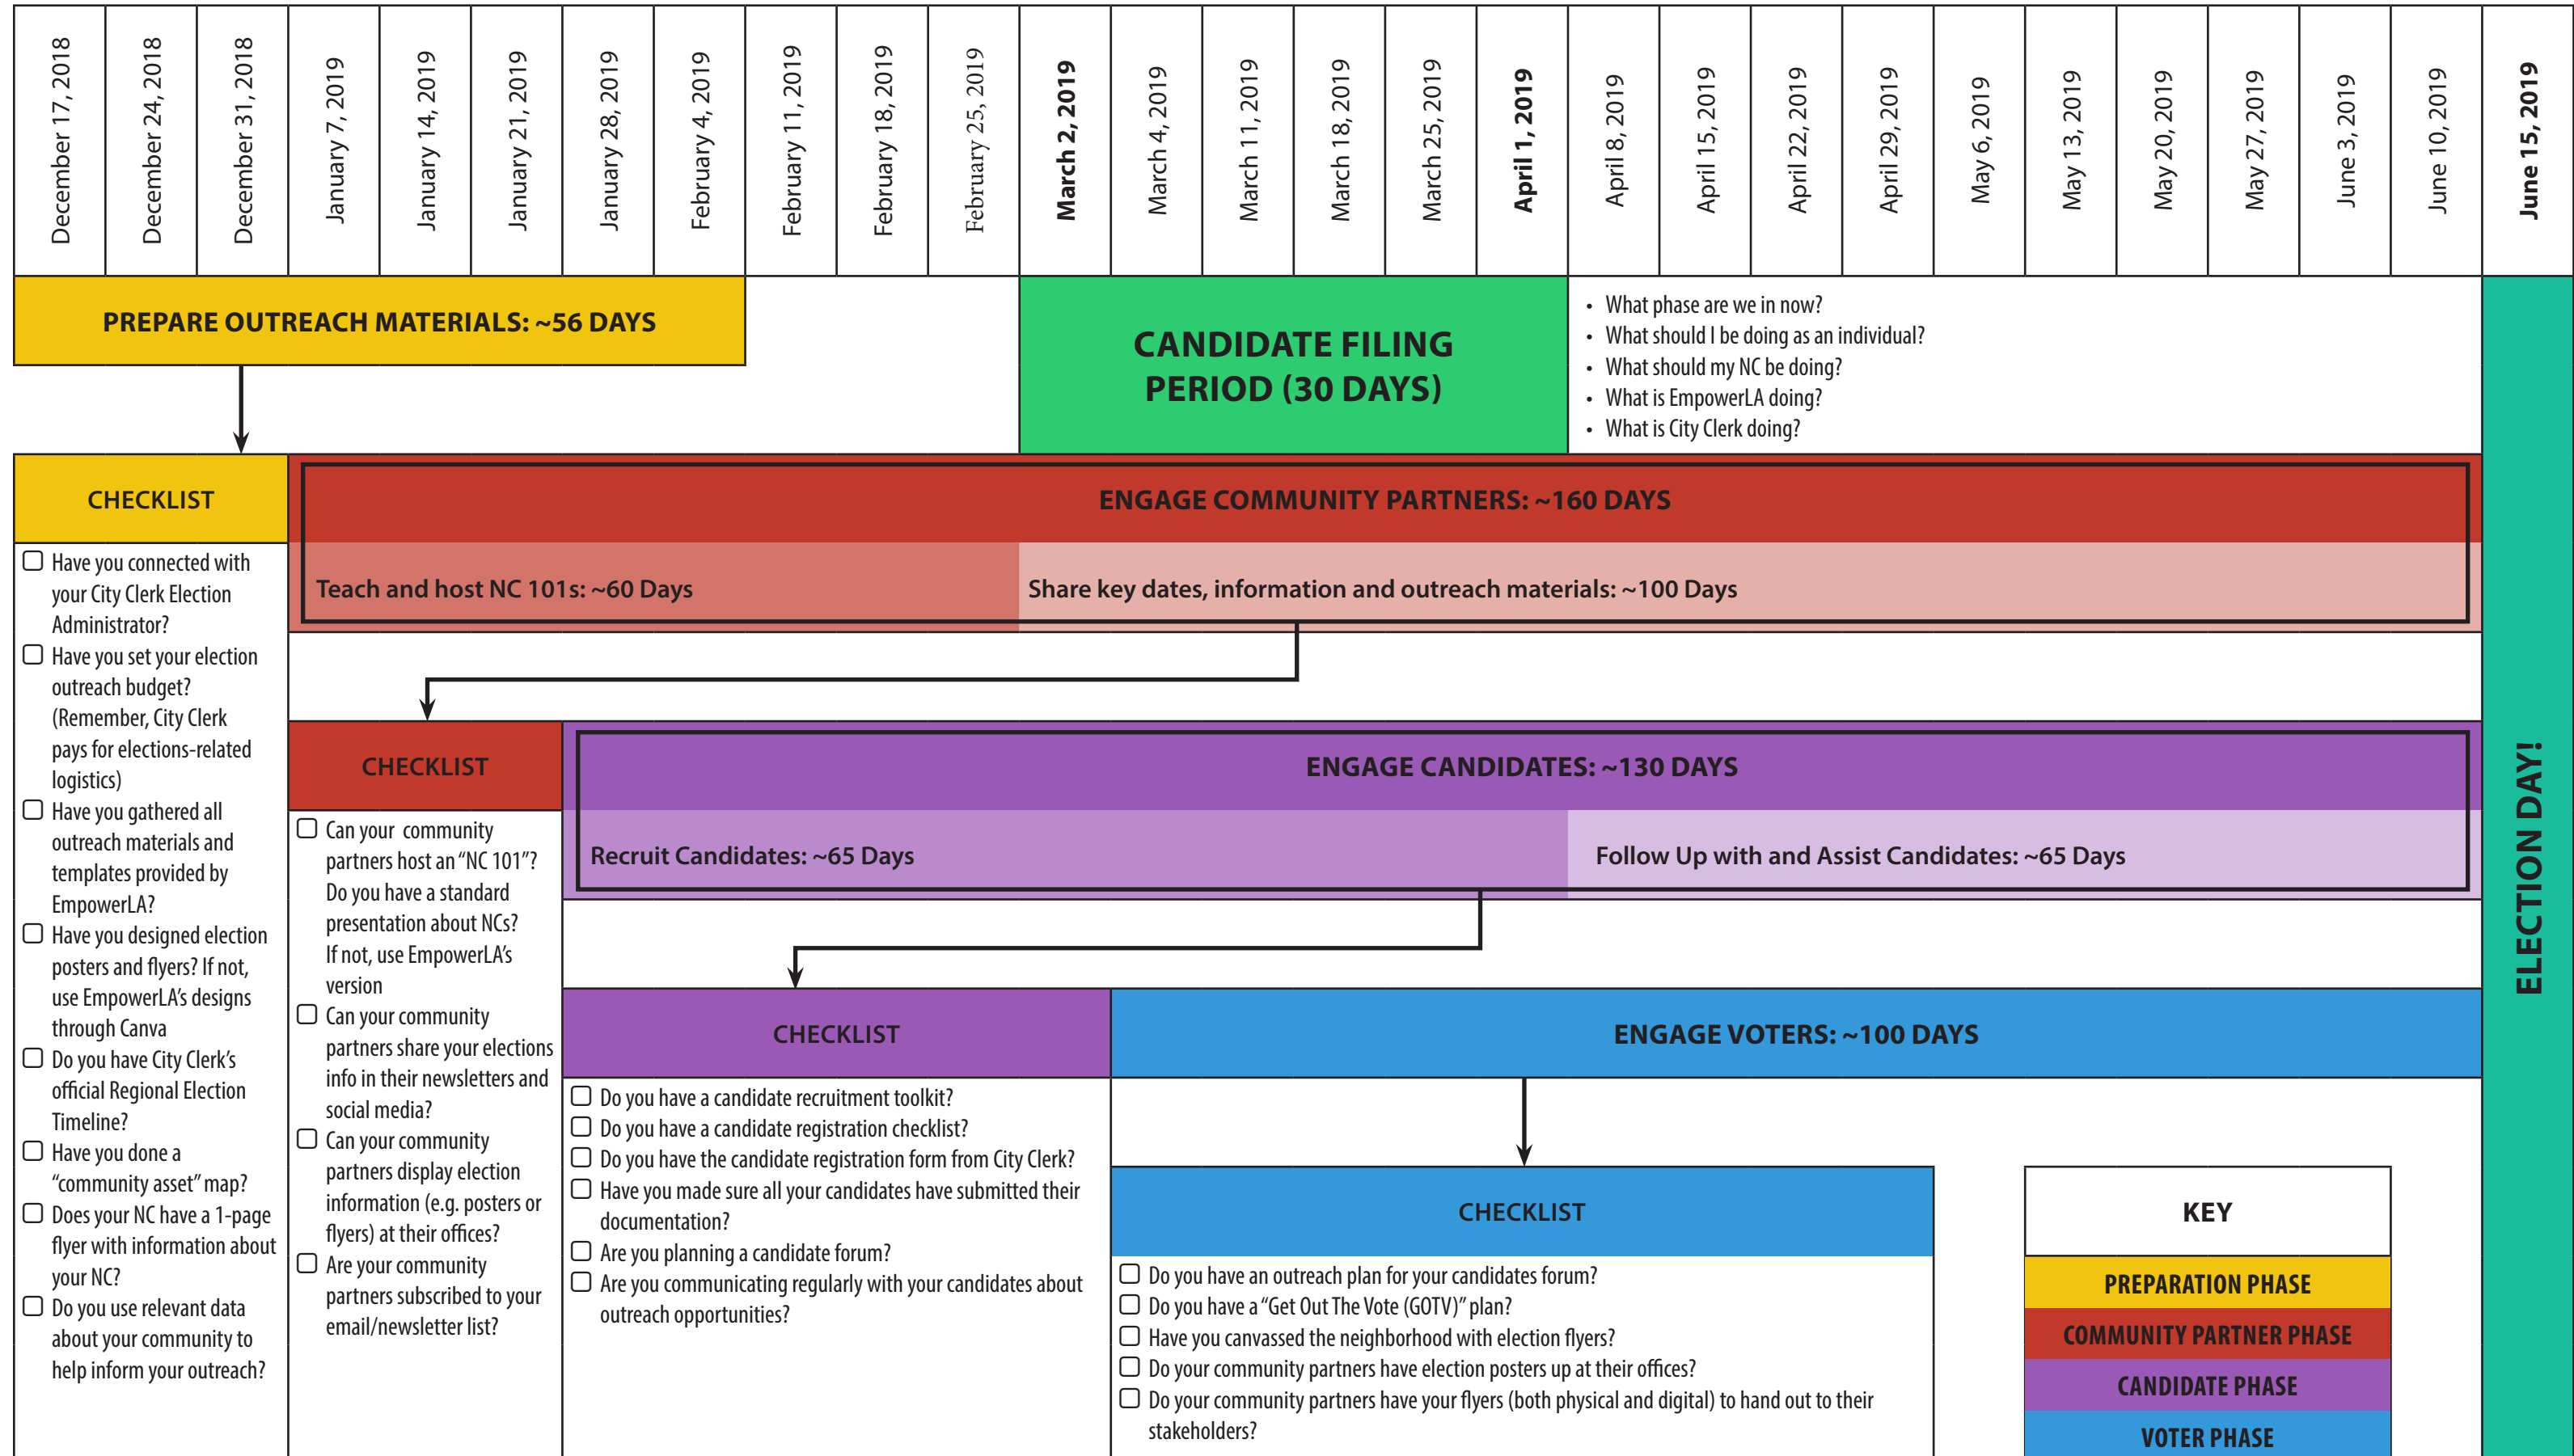

Election Outreach Timeline (Region 1)

~ = dates are approximate

Election Outreach Timeline (Region 2)

~ = dates are approximate

Election Outreach Timeline (Region 3)

~ = dates are approximate

Election Outreach Timeline (Region 4)

~ = dates are approximate

Election Outreach Timeline (Region 5)

~ = dates are approximate

Election Outreach Timeline (Region 6)

~ = dates are approximate

Election Outreach Timeline (Region 7)

~ = dates are approximate

Election Outreach Timeline (Region 8)

~ = dates are approximate

Election Outreach Timeline (Region 9)

~ = dates are approximate

Election Outreach Timeline (Region 10)

~ = dates are approximate

Election Outreach Timeline (Region 12)

~ = dates are approximate

Election Outreach Timeline (Region 13 - Online Voting)

~ = dates are approximate