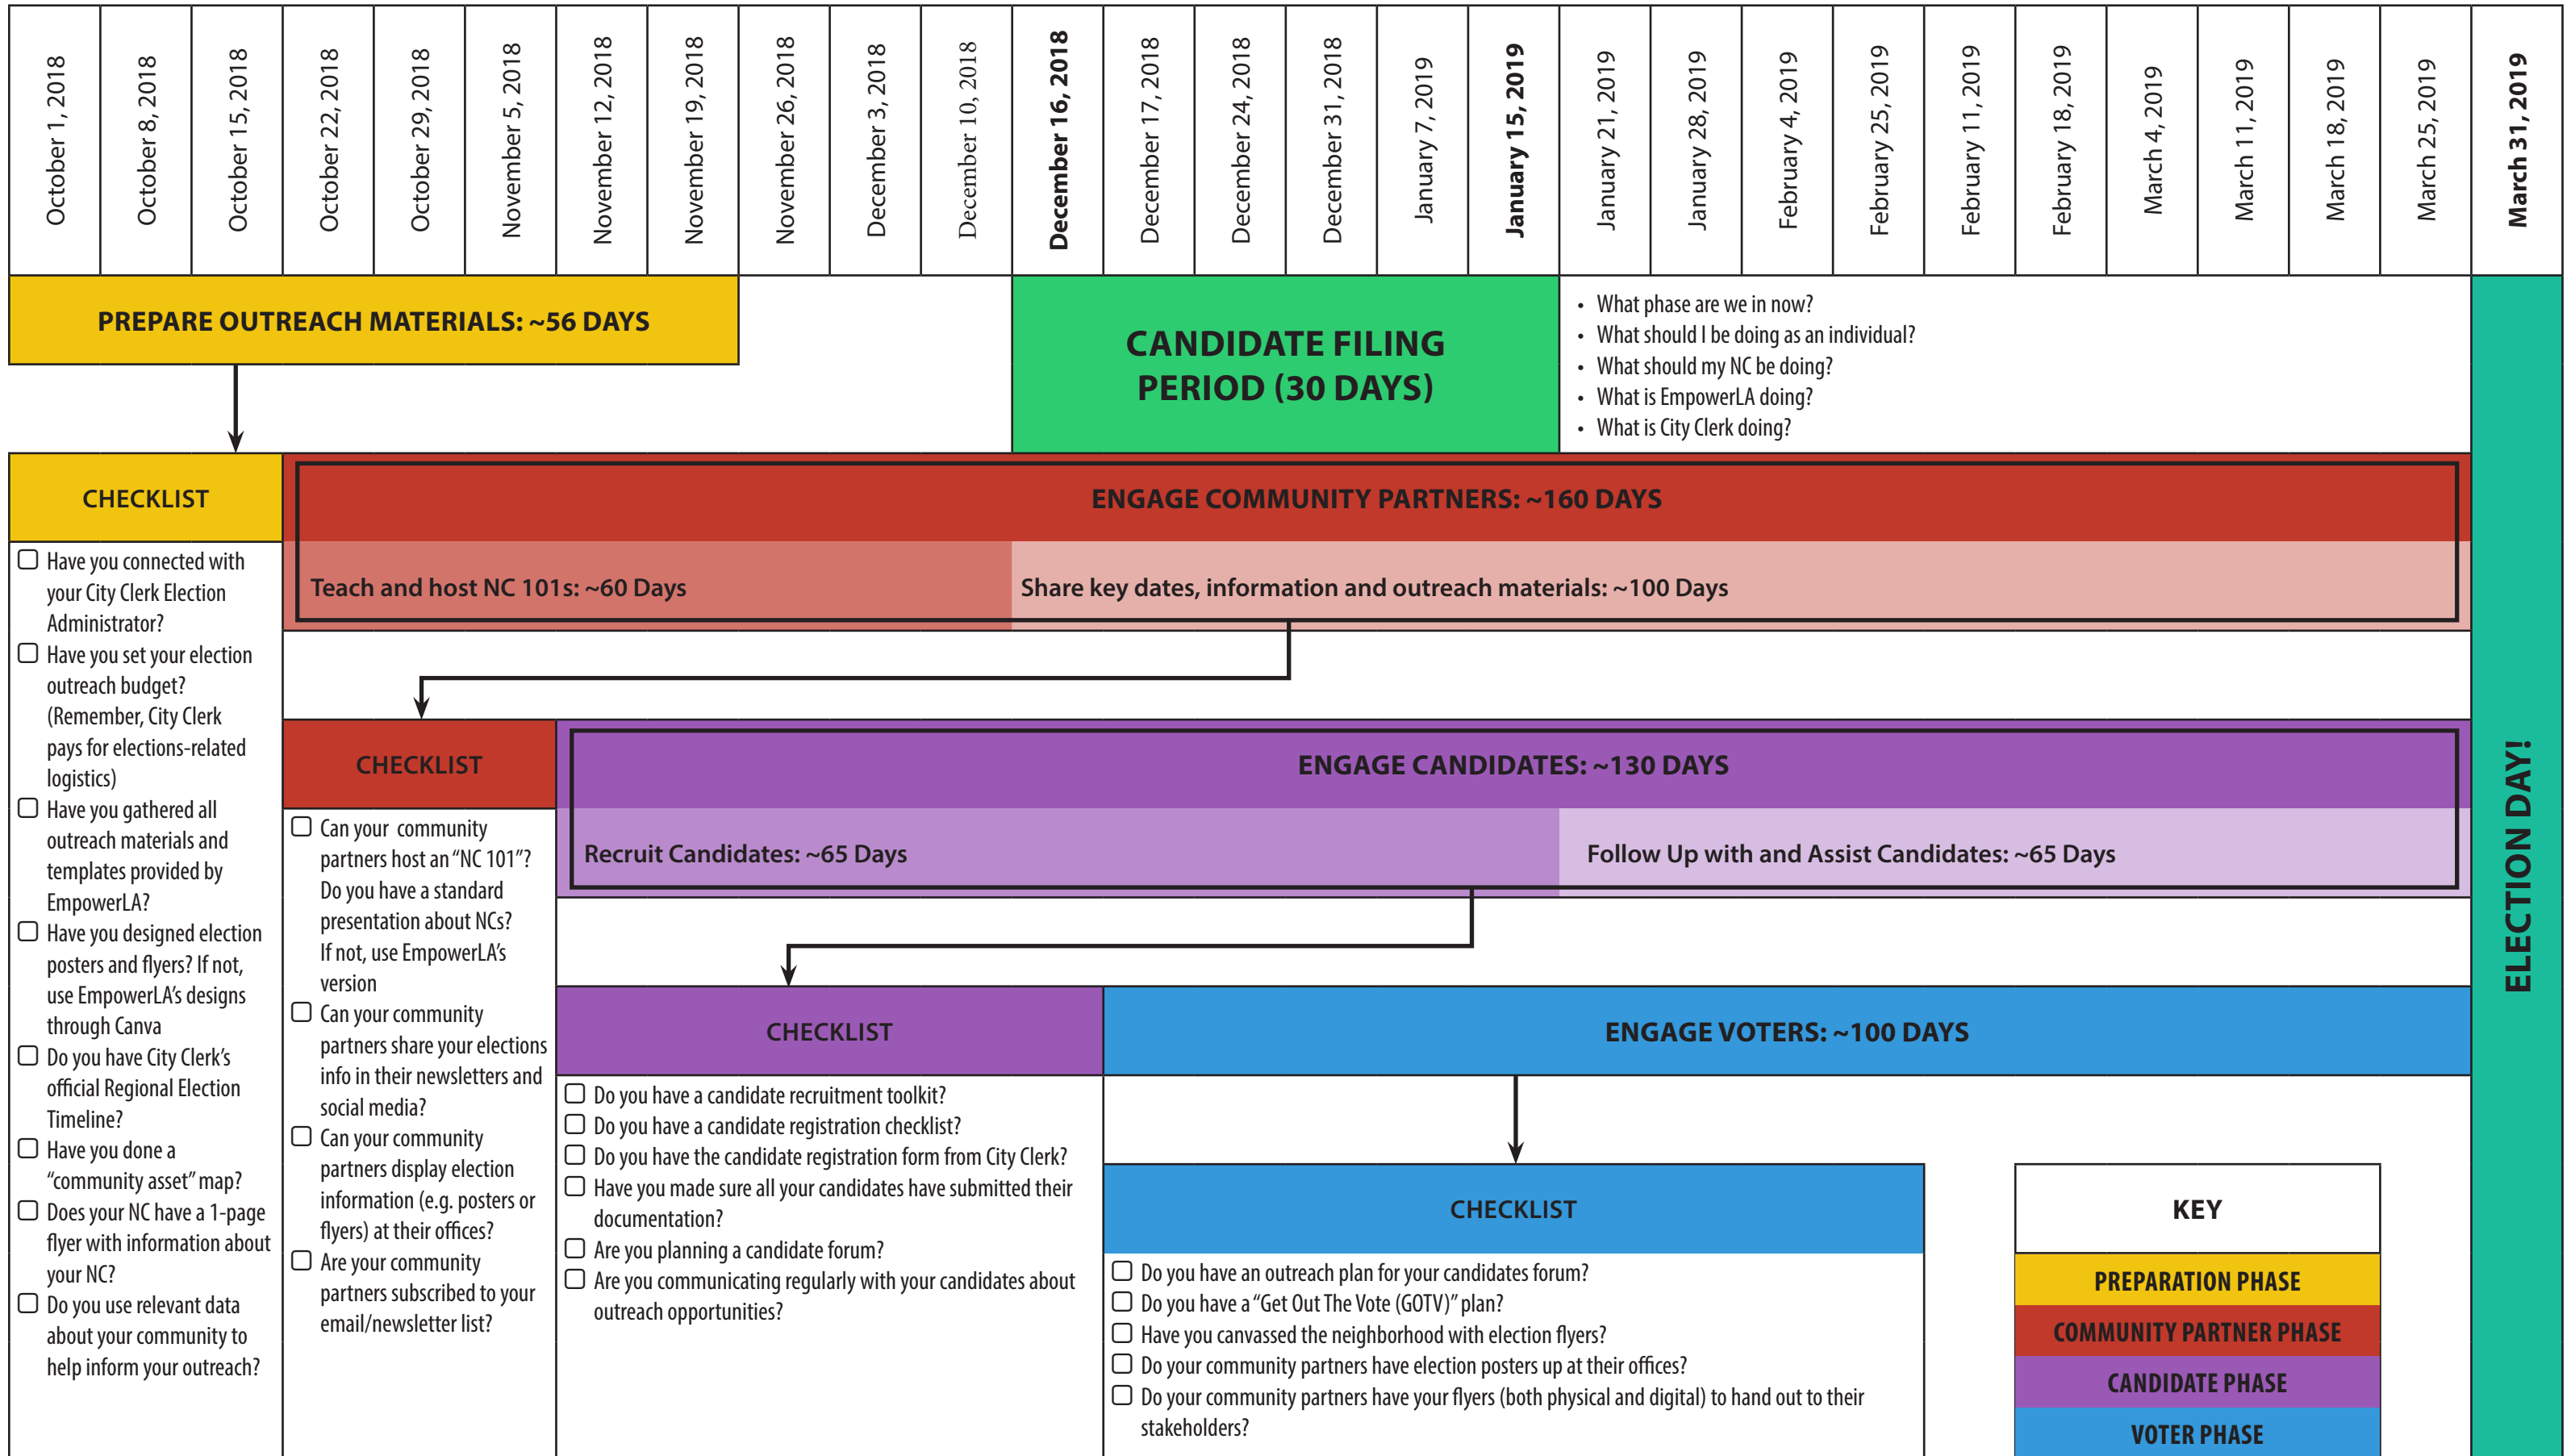

Election Outreach Timeline (Region 1)

~ = dates are approximate

Election Outreach Timeline (Region 2)

~ = dates are approximate

Election Outreach Timeline (Region 3)

~ = dates are approximate

Election Outreach Timeline (Region 4)

~ = dates are approximate

Election Outreach Timeline (Region 5)

~ = dates are approximate

Election Outreach Timeline (Region 6)

~ = dates are approximate

Election Outreach Timeline (Region 7)

~ = dates are approximate

Election Outreach Timeline (Region 8)

~ = dates are approximate

Election Outreach Timeline (Region 9)

~ = dates are approximate

Election Outreach Timeline (Region 10)

~ = dates are approximate

Election Outreach Timeline (Region 12)

~ = dates are approximate

Election Outreach Timeline (Region 13 - Online Voting)

~ = dates are approximate