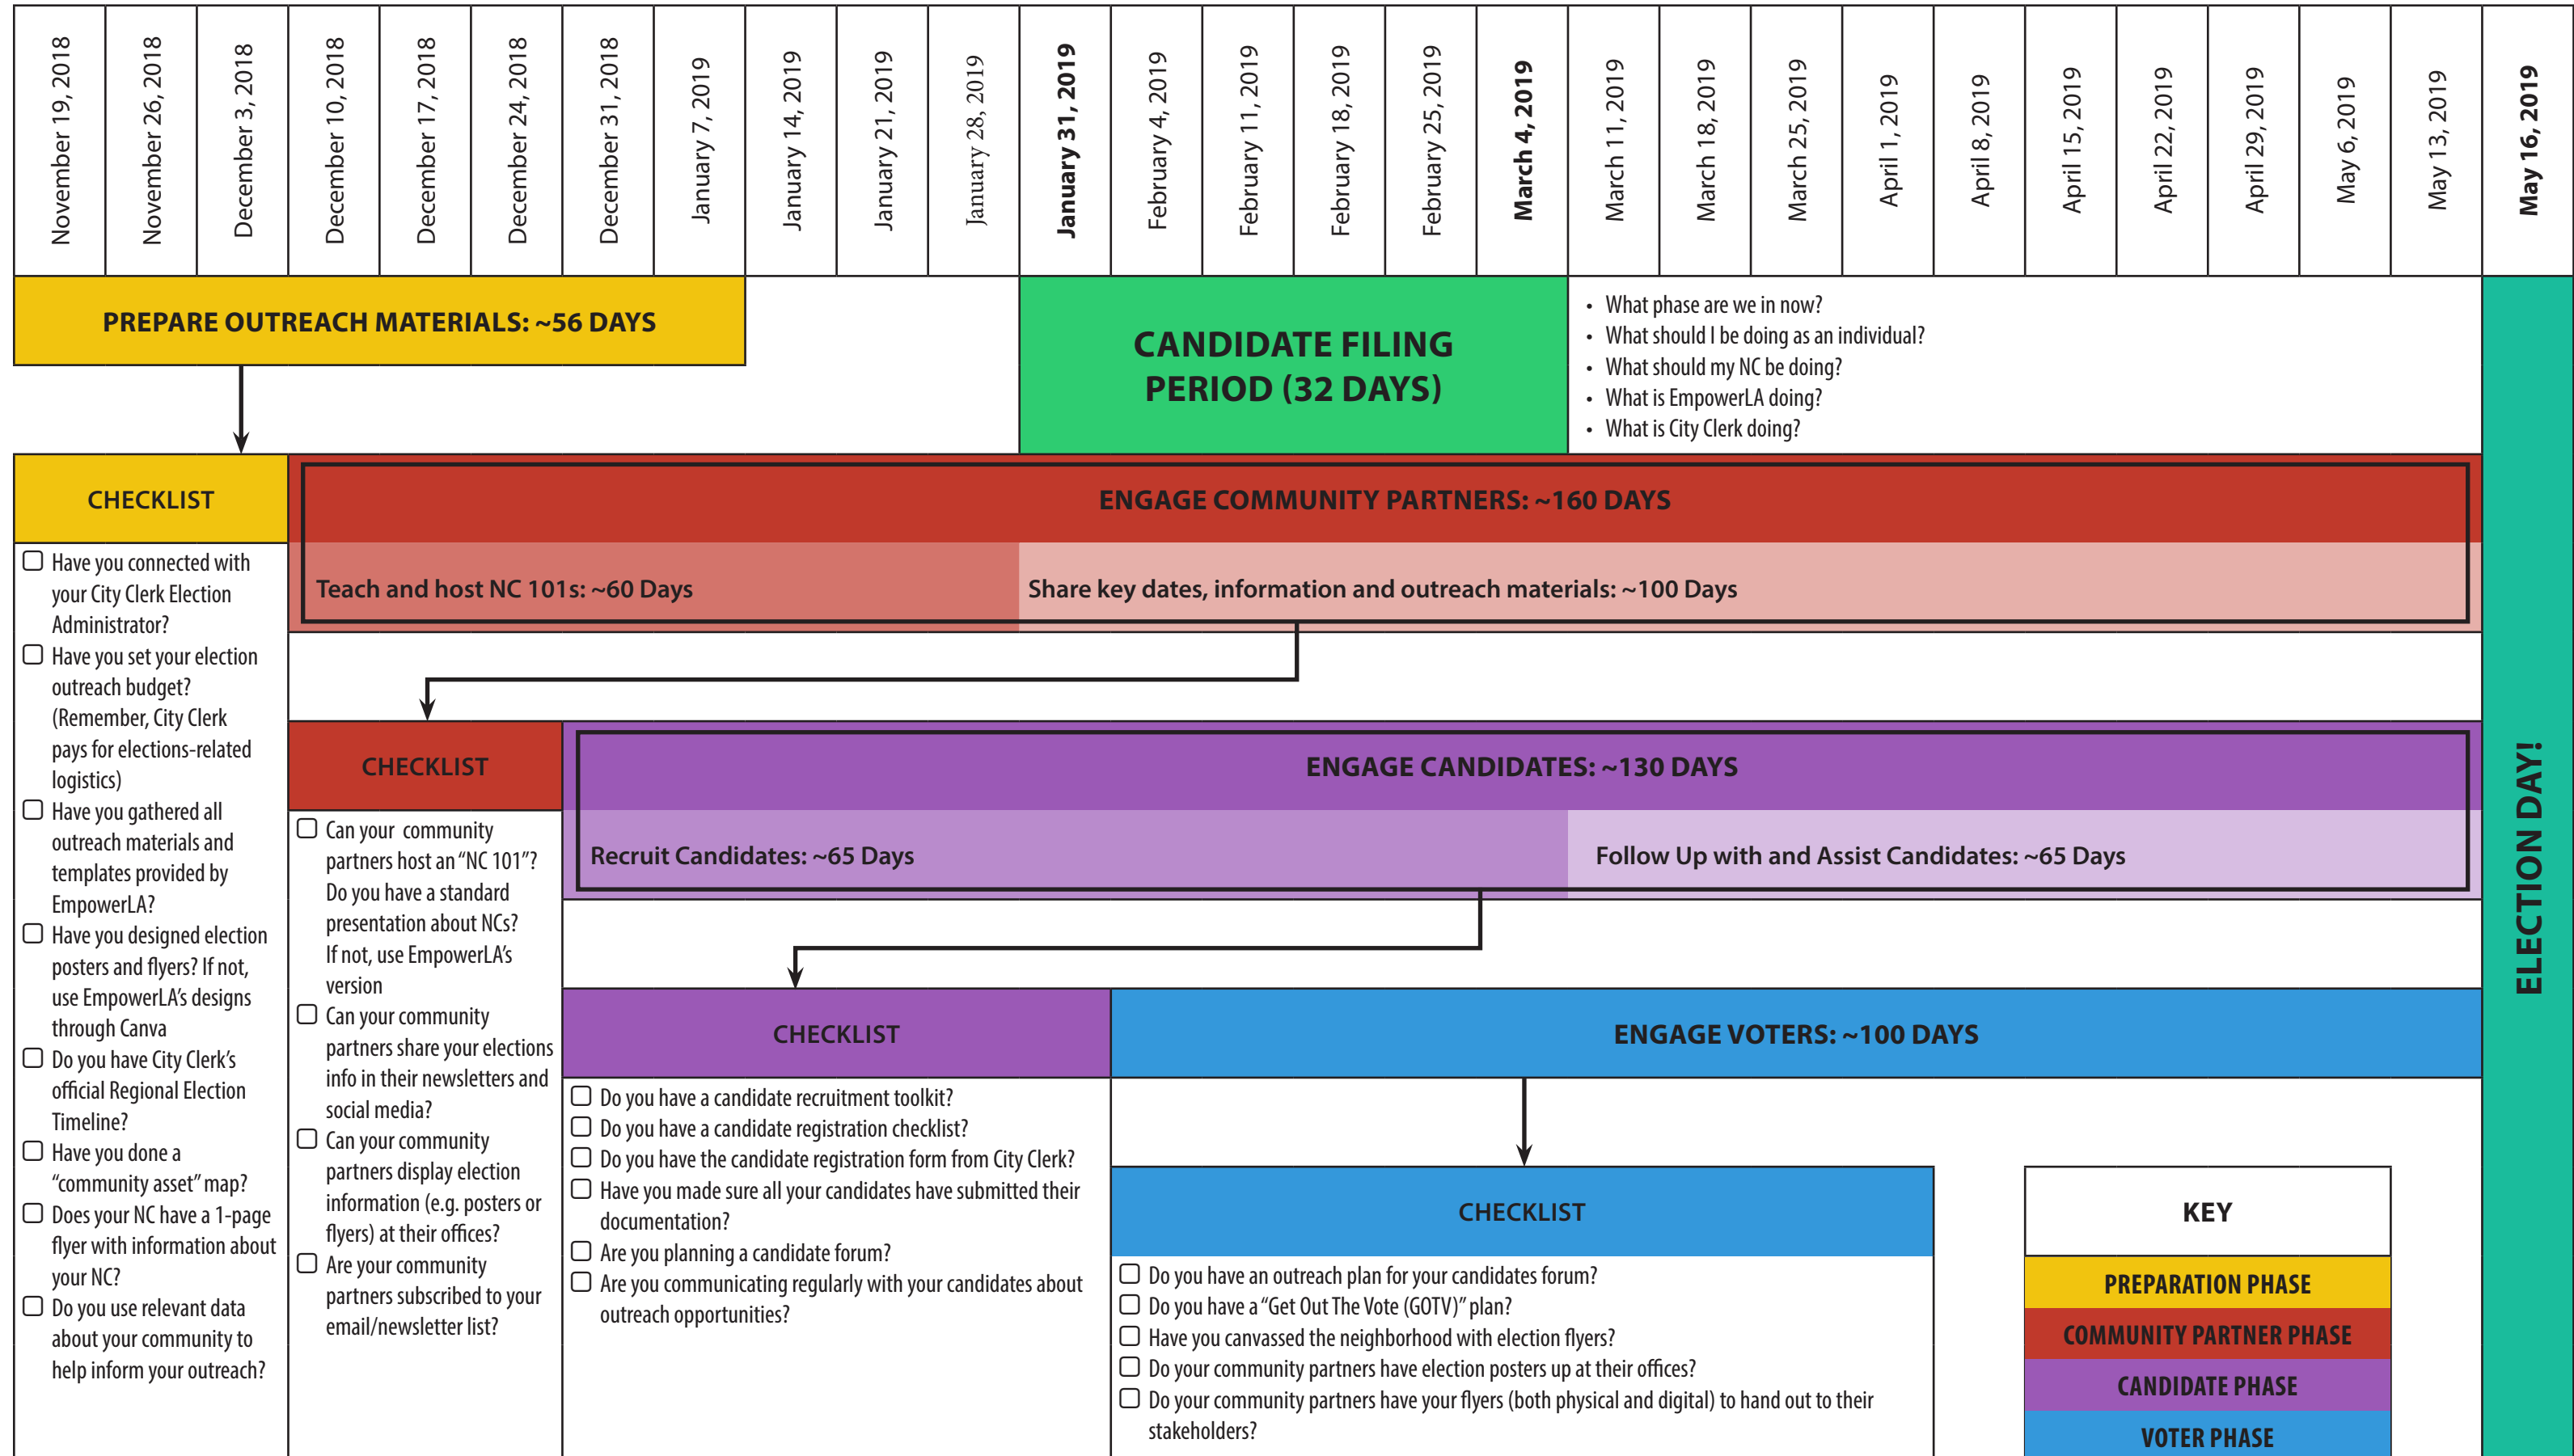

Election Outreach Timeline (Region 1)

~ = dates are approximate

Election Outreach Timeline (Region 2)

~ = dates are approximate

Election Outreach Timeline (Region 3)

~ = dates are approximate

Election Outreach Timeline (Region 4)

~ = dates are approximate

Election Outreach Timeline (Region 5)

~ = dates are approximate

Election Outreach Timeline (Region 6)

~ = dates are approximate

Election Outreach Timeline (Region 7)

~ = dates are approximate

Election Outreach Timeline (Region 8)

~ = dates are approximate

Election Outreach Timeline (Region 9)

~ = dates are approximate

Election Outreach Timeline (Region 10)

~ = dates are approximate

Election Outreach Timeline (Region 12)

~ = dates are approximate

Election Outreach Timeline (Region 13 - Online Voting)

~ = dates are approximate