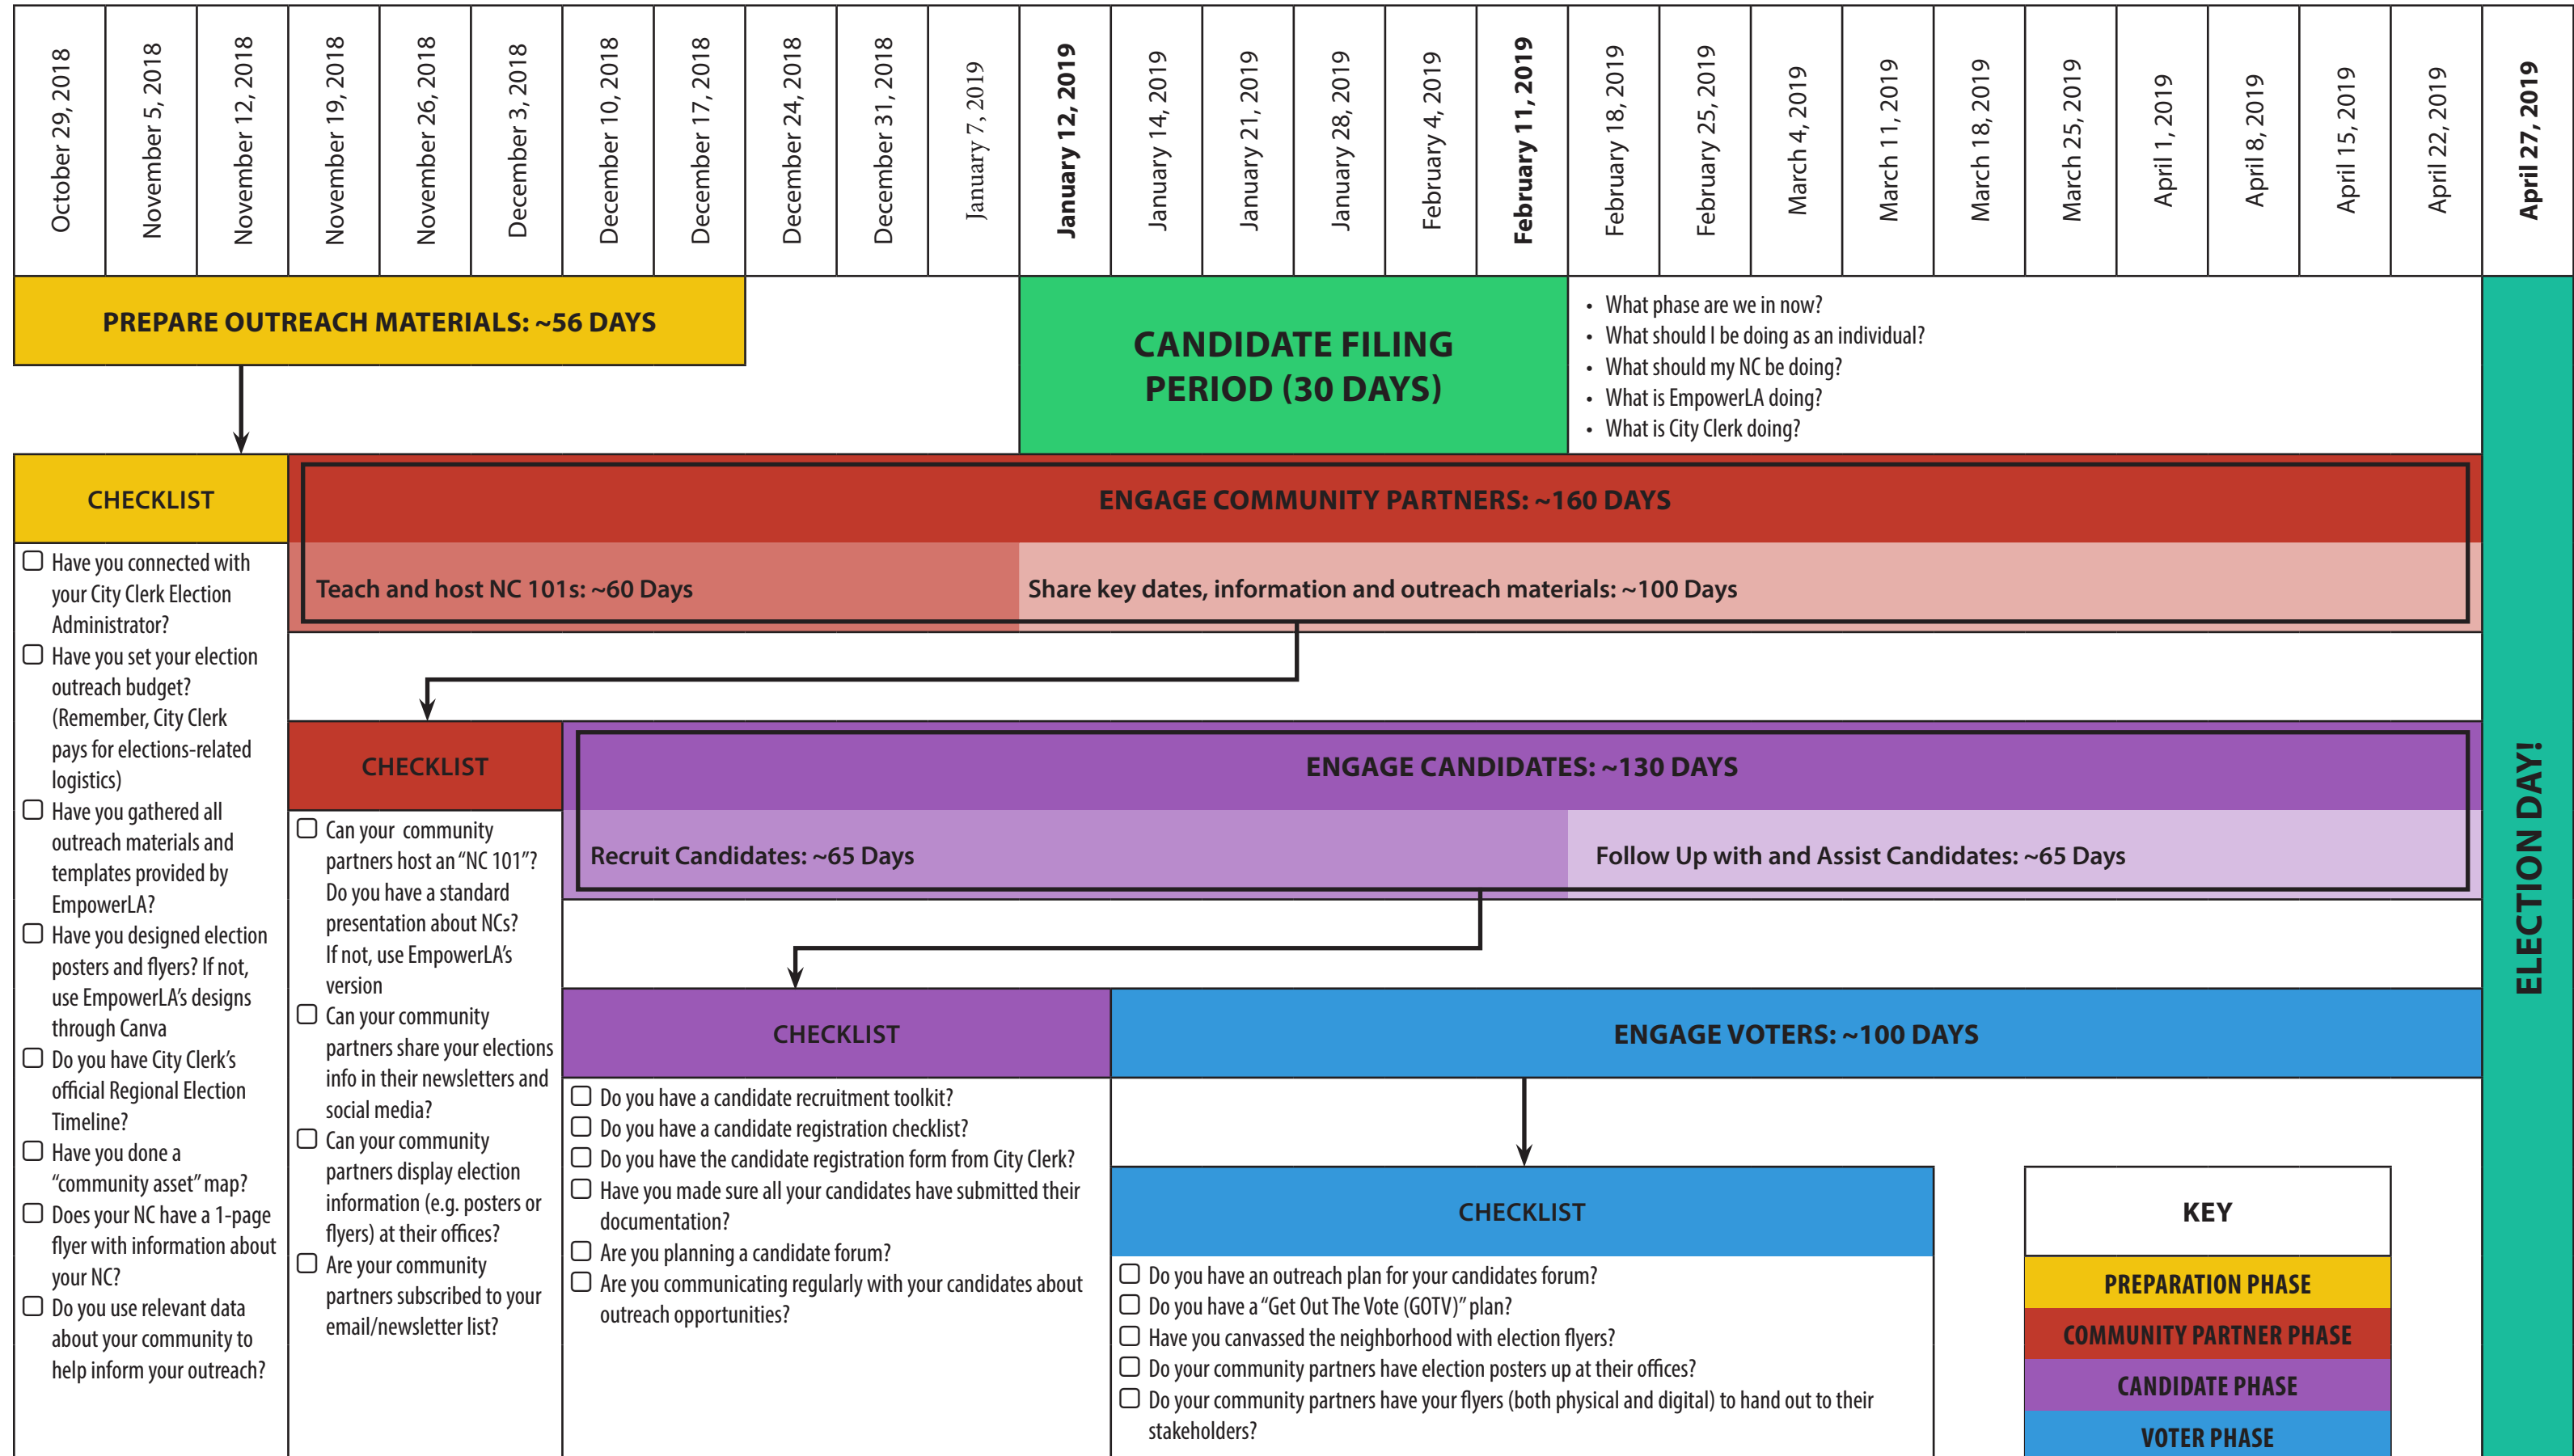

Election Outreach Timeline (Region 1)

~ = dates are approximate

Election Outreach Timeline (Region 2)

~ = dates are approximate

Election Outreach Timeline (Region 3)

~ = dates are approximate

Election Outreach Timeline (Region 4)

~ = dates are approximate

Election Outreach Timeline (Region 5)

~ = dates are approximate

Election Outreach Timeline (Region 6)

~ = dates are approximate

Election Outreach Timeline (Region 7)

~ = dates are approximate

Election Outreach Timeline (Region 8)

~ = dates are approximate

Election Outreach Timeline (Region 9)

~ = dates are approximate

Election Outreach Timeline (Region 10)

~ = dates are approximate

Election Outreach Timeline (Region 12)

~ = dates are approximate

Election Outreach Timeline (Region 13 - Online Voting)

~ = dates are approximate