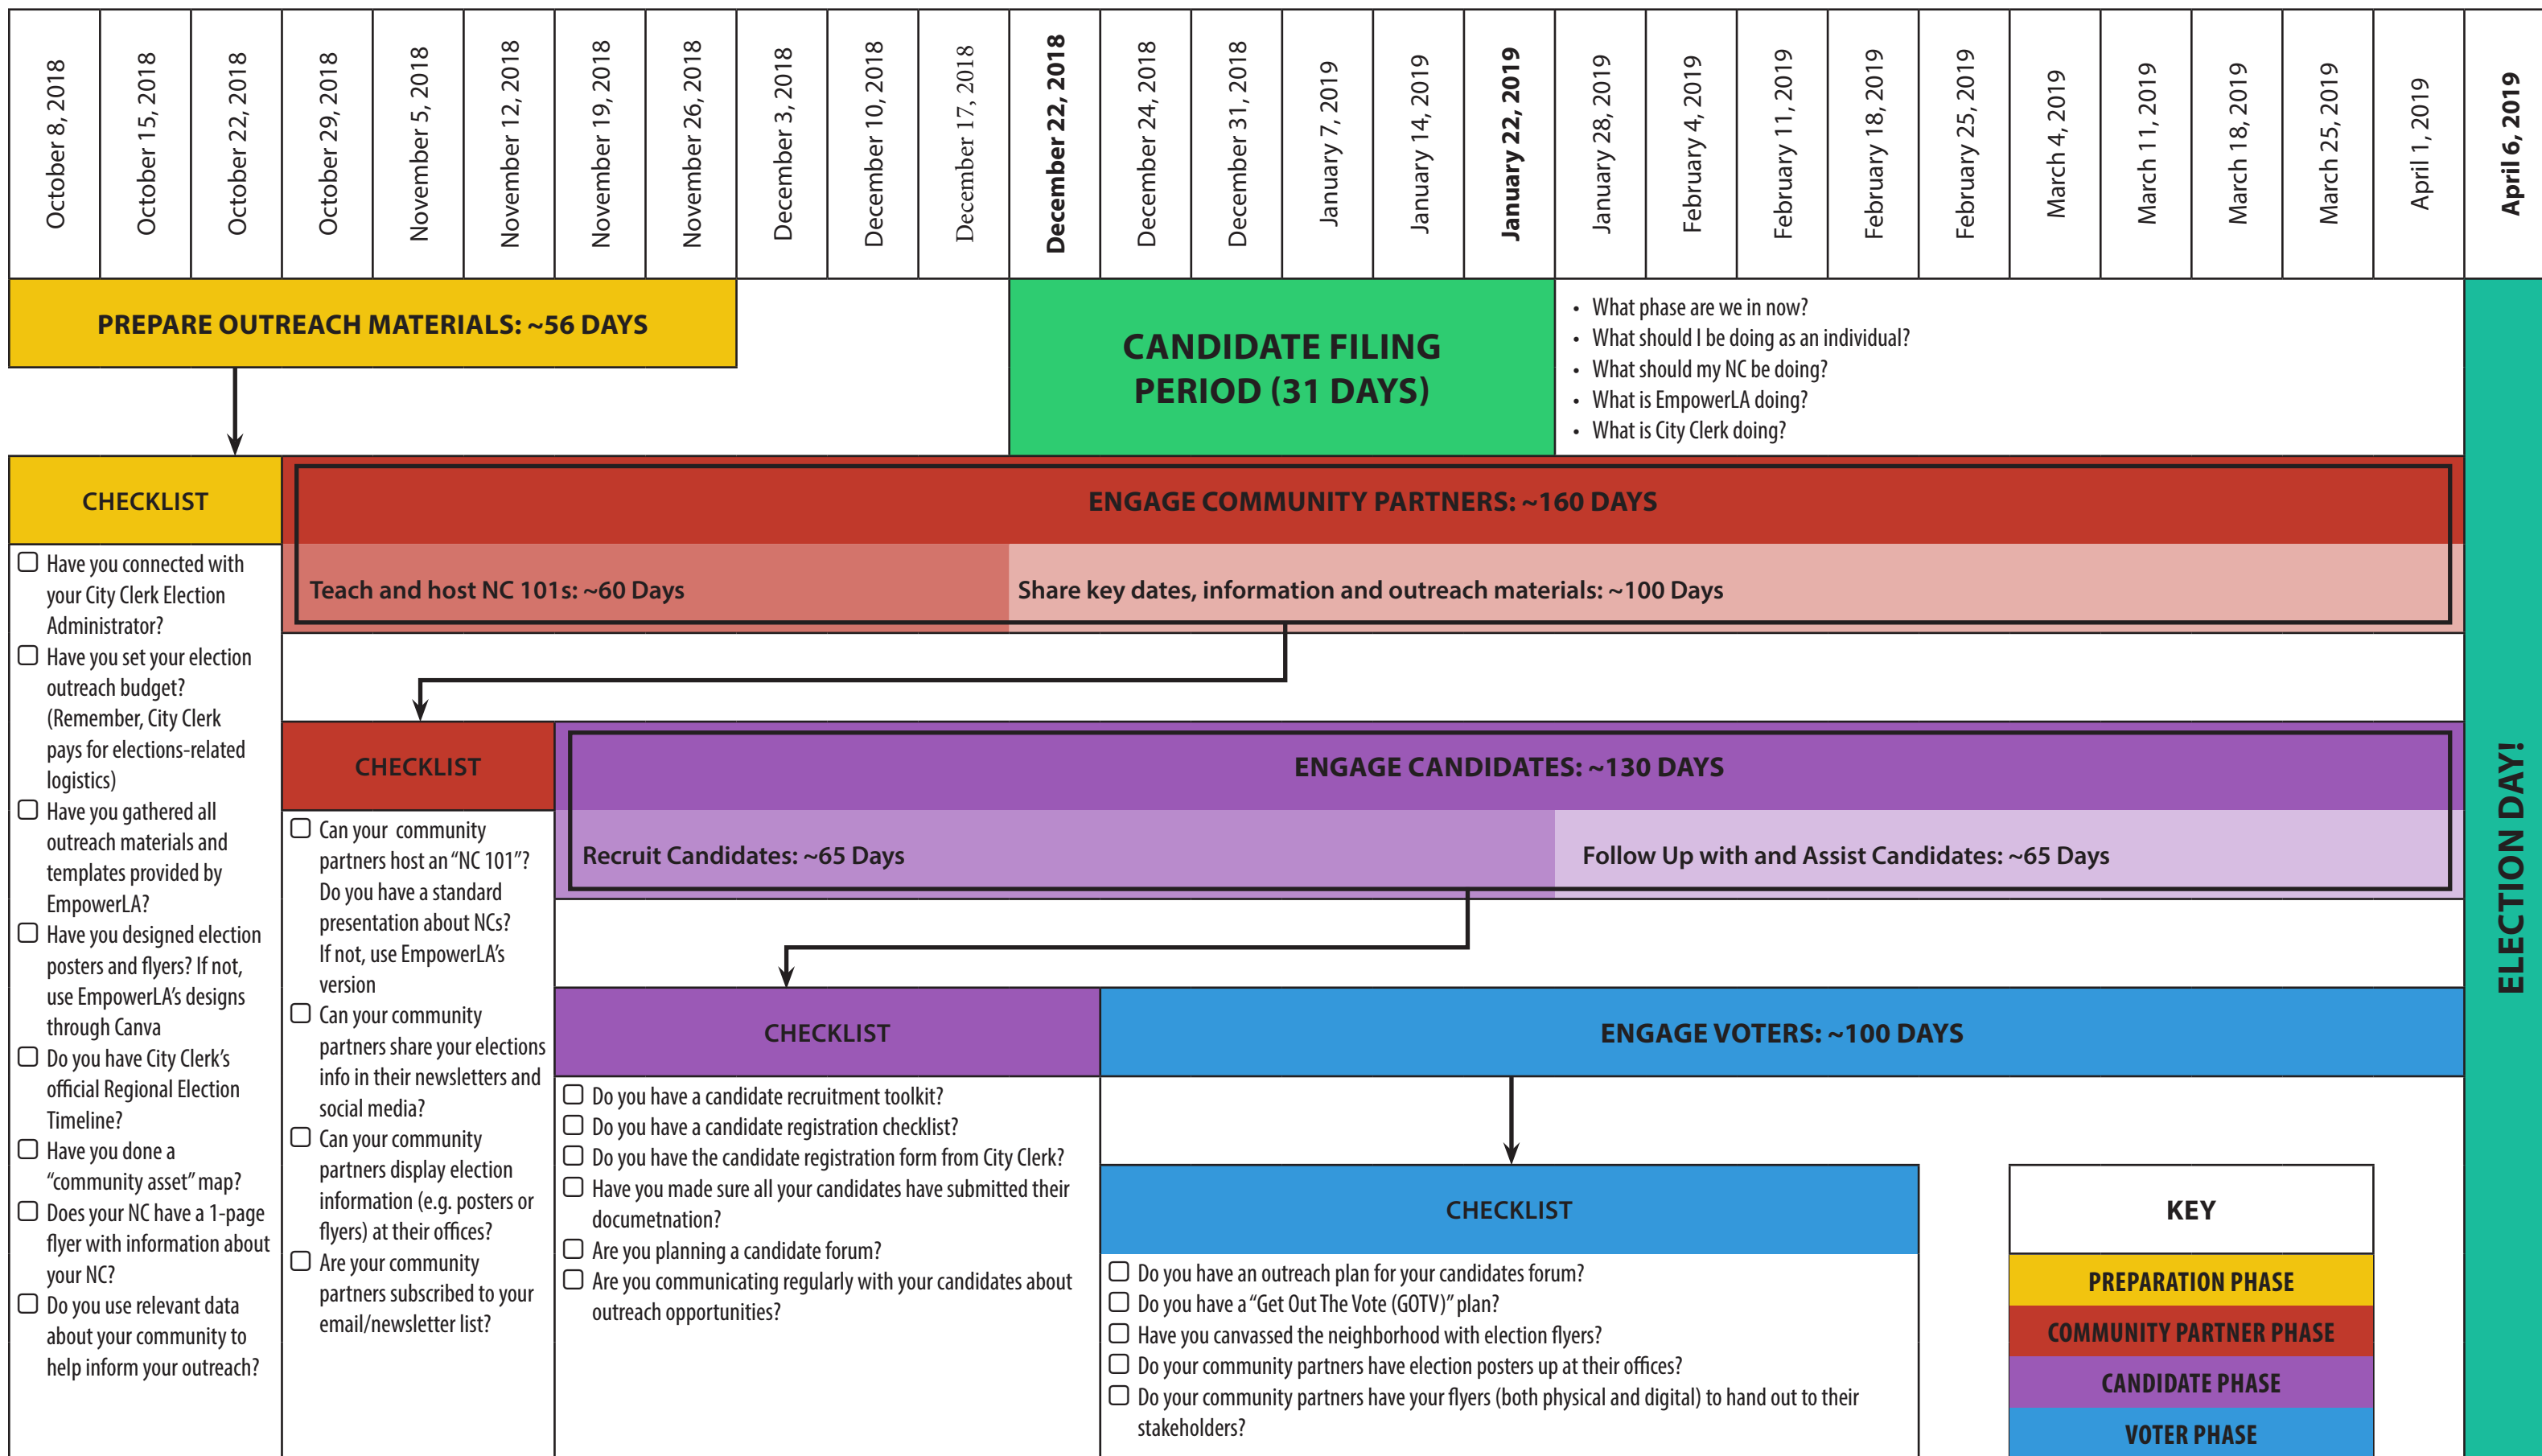

Election Outreach Timeline (Region 1)

~ = dates are approximate

Election Outreach Timeline (Region 2)

~ = dates are approximate

Election Outreach Timeline (Region 3)

~ = dates are approximate

Election Outreach Timeline (Region 4)

~ = dates are approximate

Election Outreach Timeline (Region 5)

~ = dates are approximate

Election Outreach Timeline (Region 6)

~ = dates are approximate

Election Outreach Timeline (Region 7)

~ = dates are approximate

Election Outreach Timeline (Region 8)

~ = dates are approximate

Election Outreach Timeline (Region 9)

~ = dates are approximate

Election Outreach Timeline (Region 10)

~ = dates are approximate

Election Outreach Timeline (Region 12)

~ = dates are approximate

Election Outreach Timeline (Region 13 - Online Voting)

~ = dates are approximate