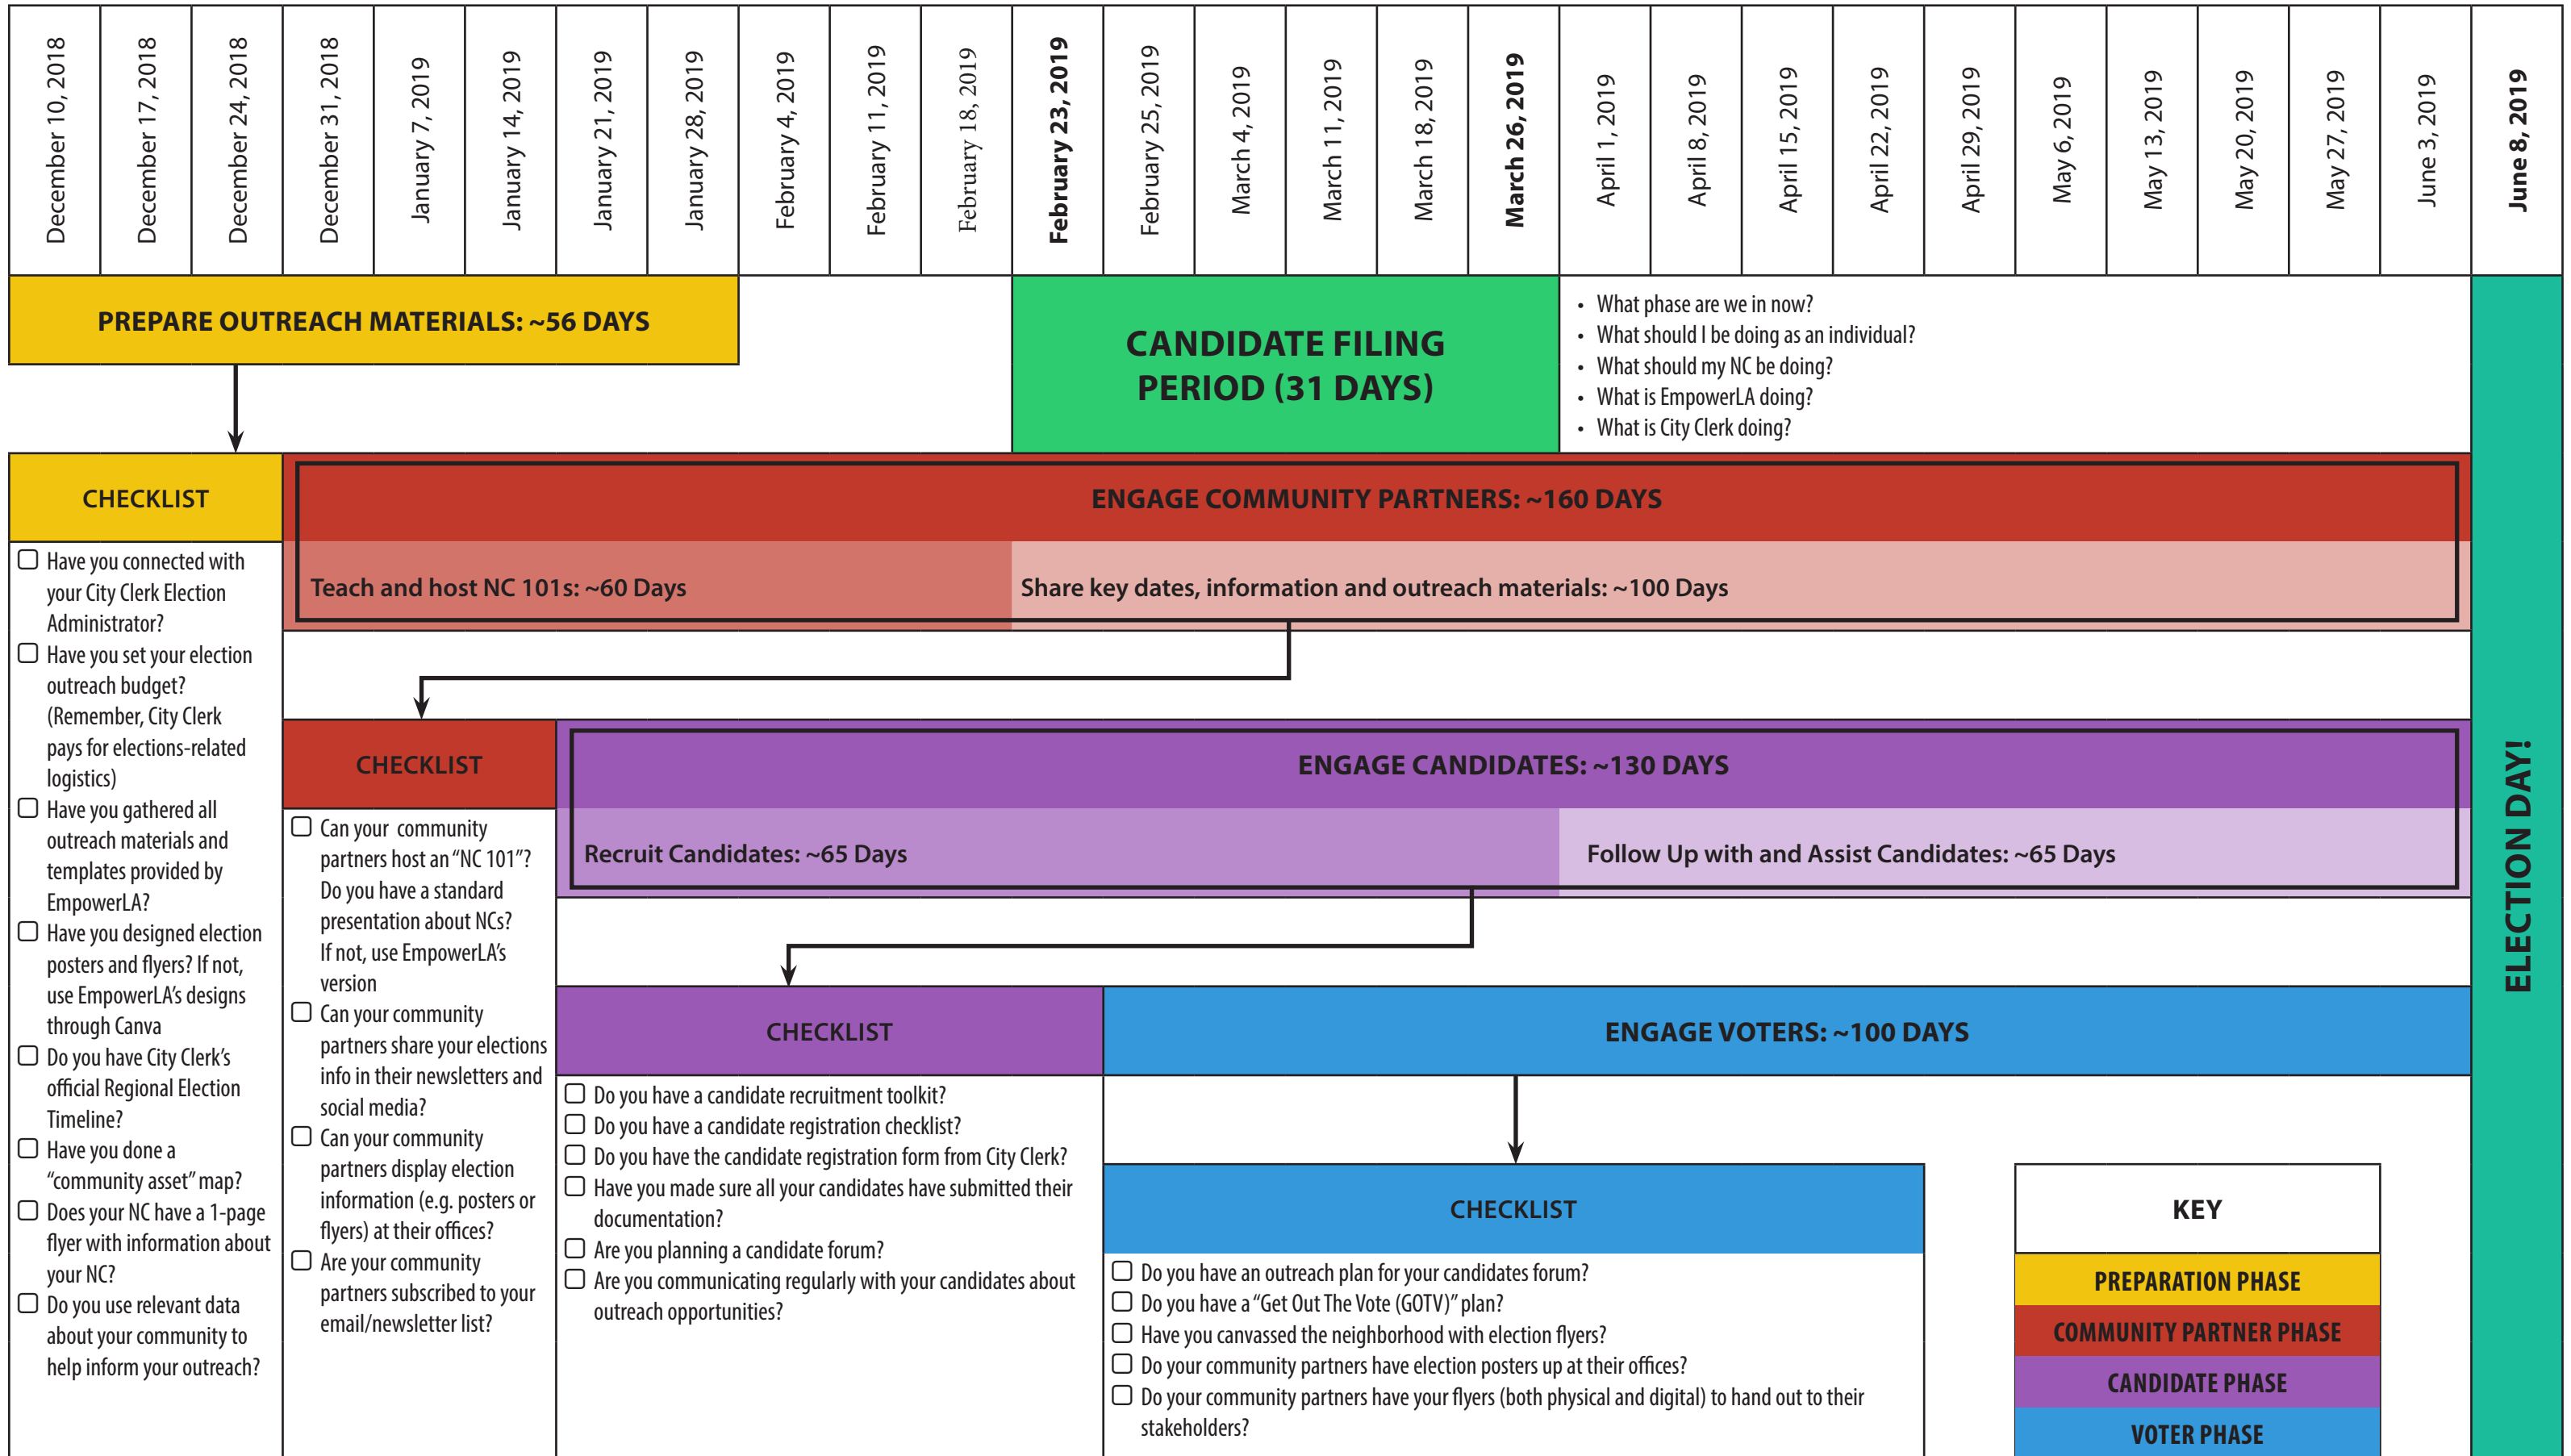

Election Outreach Timeline (Region 1)

~ = dates are approximate

Election Outreach Timeline (Region 2)

~ = dates are approximate

Election Outreach Timeline (Region 3)

~ = dates are approximate

Election Outreach Timeline (Region 4)

~ = dates are approximate

Election Outreach Timeline (Region 5)

~ = dates are approximate

Election Outreach Timeline (Region 6)

~ = dates are approximate

Election Outreach Timeline (Region 7)

~ = dates are approximate

Election Outreach Timeline (Region 8)

~ = dates are approximate

Election Outreach Timeline (Region 9)

~ = dates are approximate

Election Outreach Timeline (Region 10)

~ = dates are approximate

Election Outreach Timeline (Region 12)

~ = dates are approximate

Election Outreach Timeline (Region 13 - Online Voting)

~ = dates are approximate