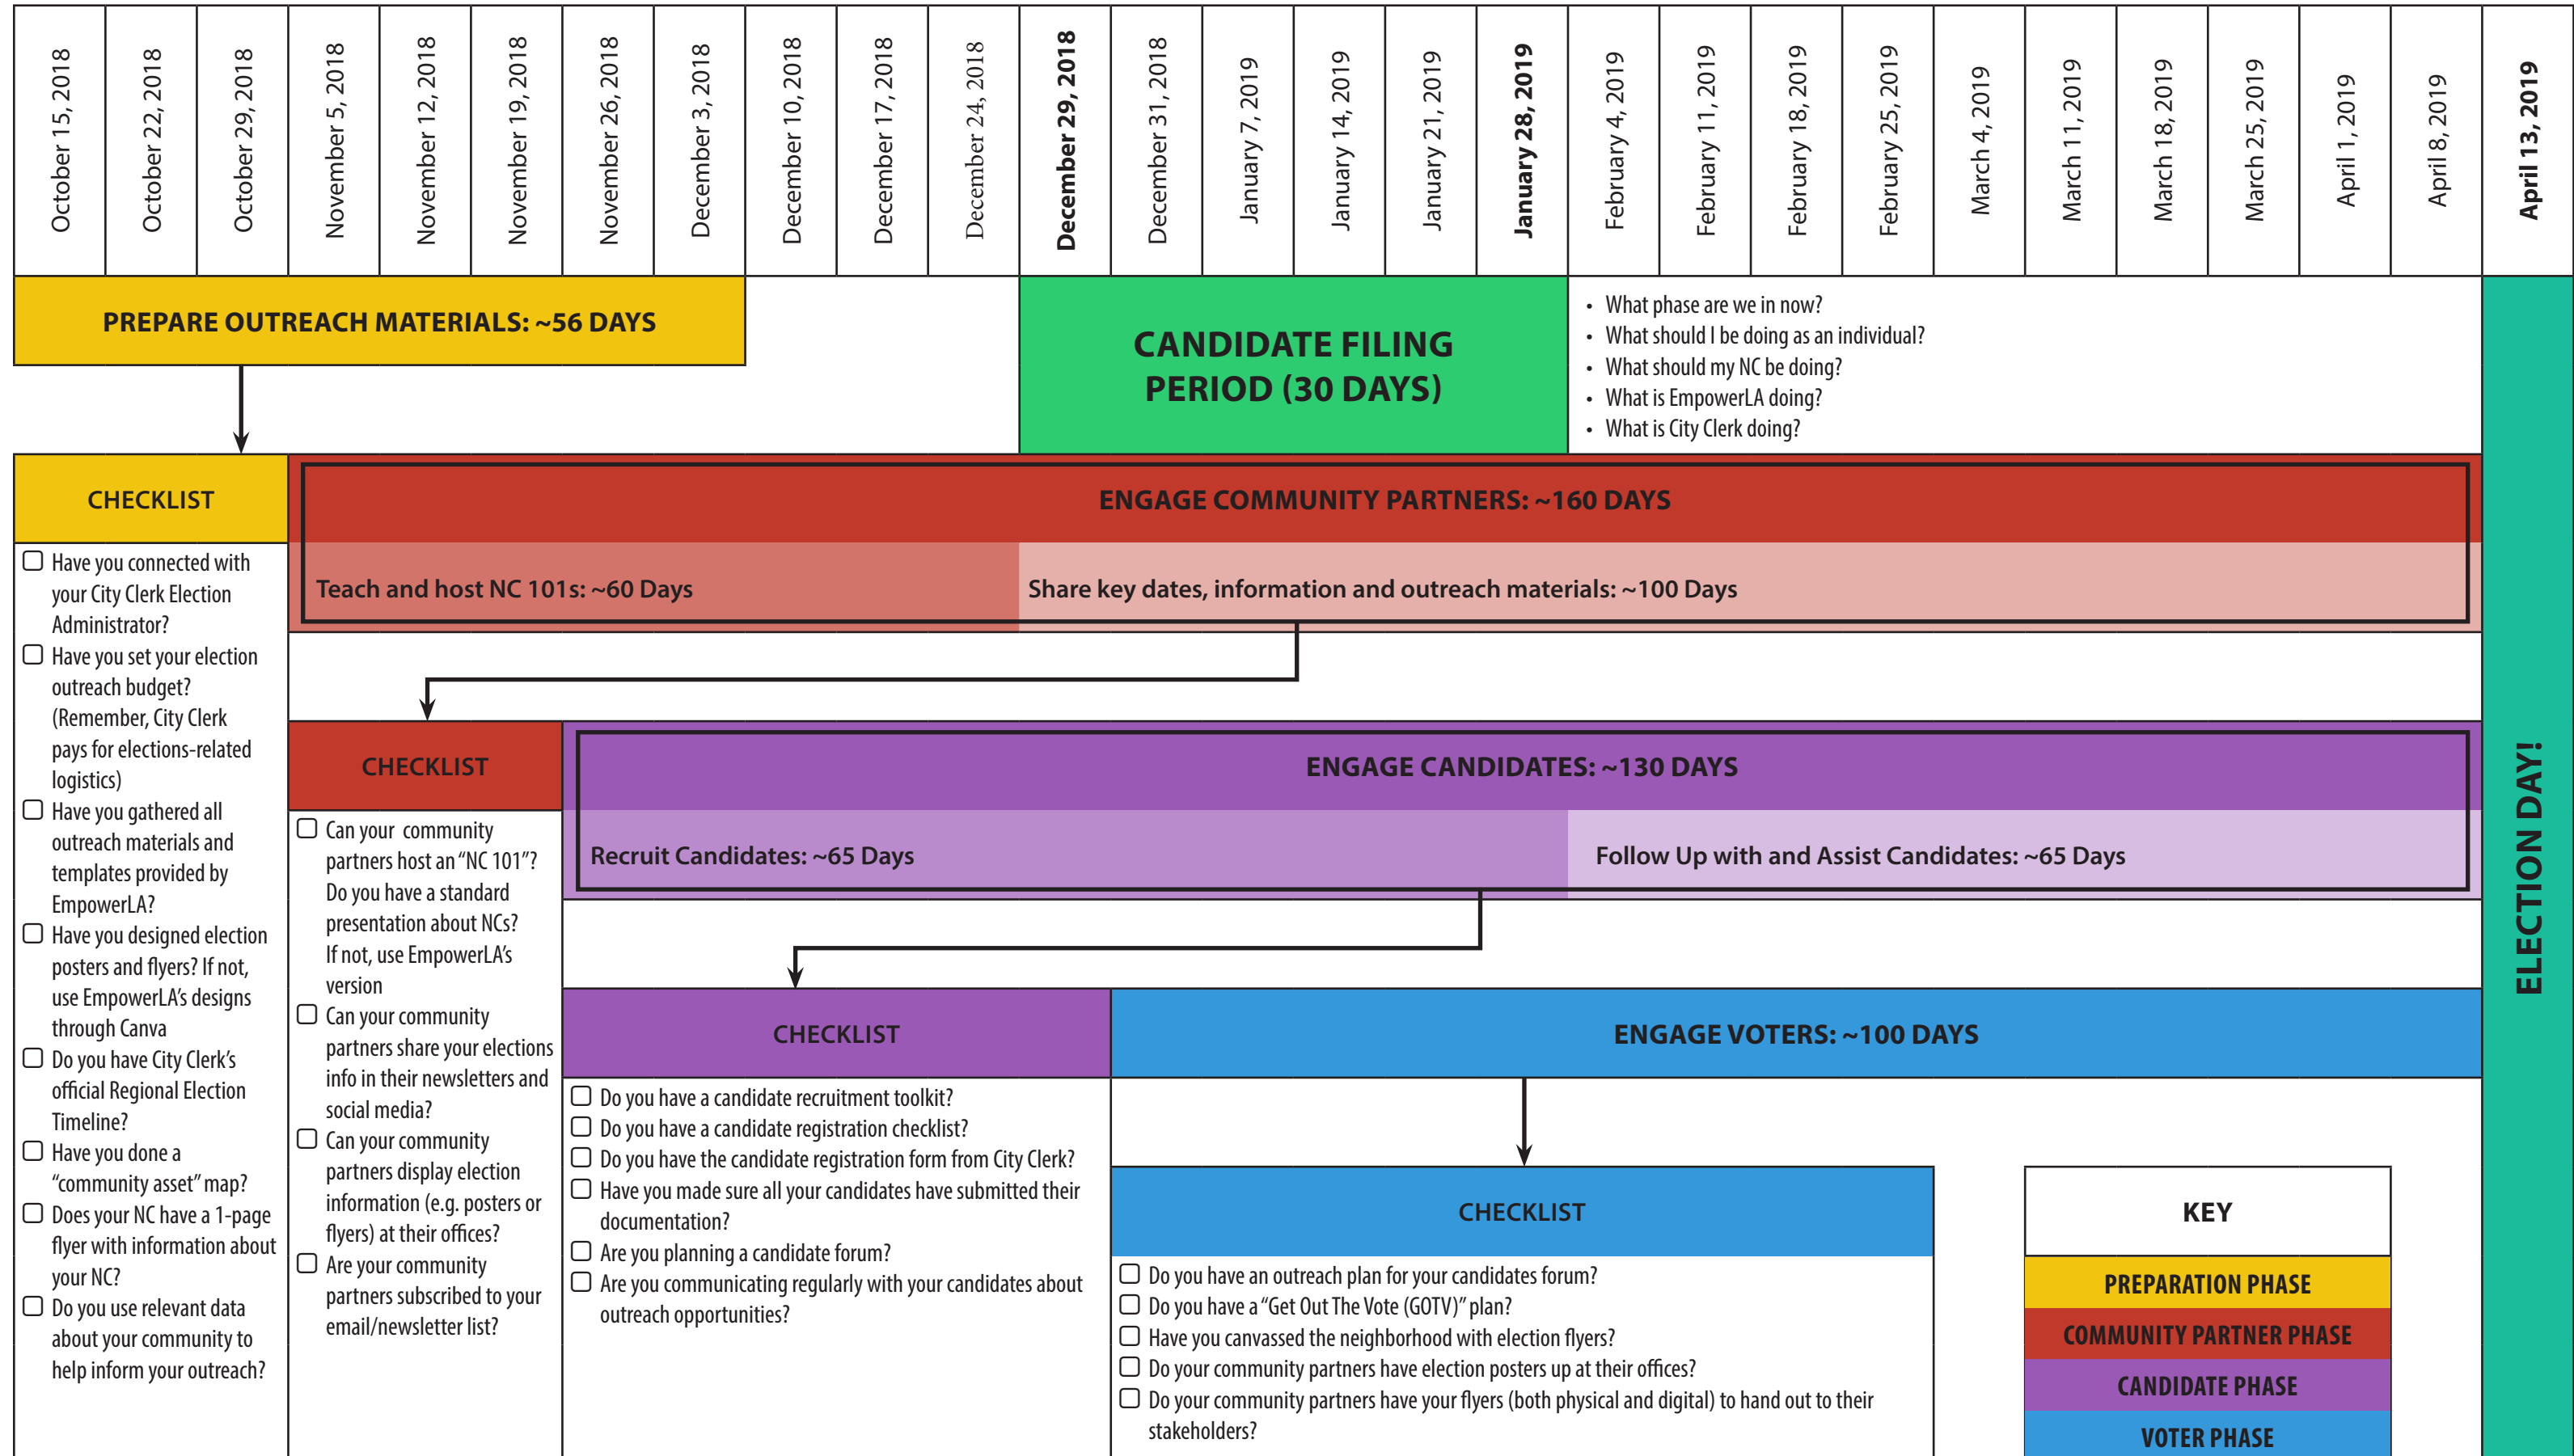

Election Outreach Timeline (Region 1)

~ = dates are approximate

Election Outreach Timeline (Region 2)

~ = dates are approximate

Election Outreach Timeline (Region 3)

~ = dates are approximate

Election Outreach Timeline (Region 4)

~ = dates are approximate

Election Outreach Timeline (Region 5)

~ = dates are approximate

Election Outreach Timeline (Region 6)

~ = dates are approximate

Election Outreach Timeline (Region 7)

~ = dates are approximate

Election Outreach Timeline (Region 8)

~ = dates are approximate

Election Outreach Timeline (Region 9)

~ = dates are approximate

Election Outreach Timeline (Region 10)

~ = dates are approximate

Election Outreach Timeline (Region 12)

~ = dates are approximate

Election Outreach Timeline (Region 13 - Online Voting)

~ = dates are approximate