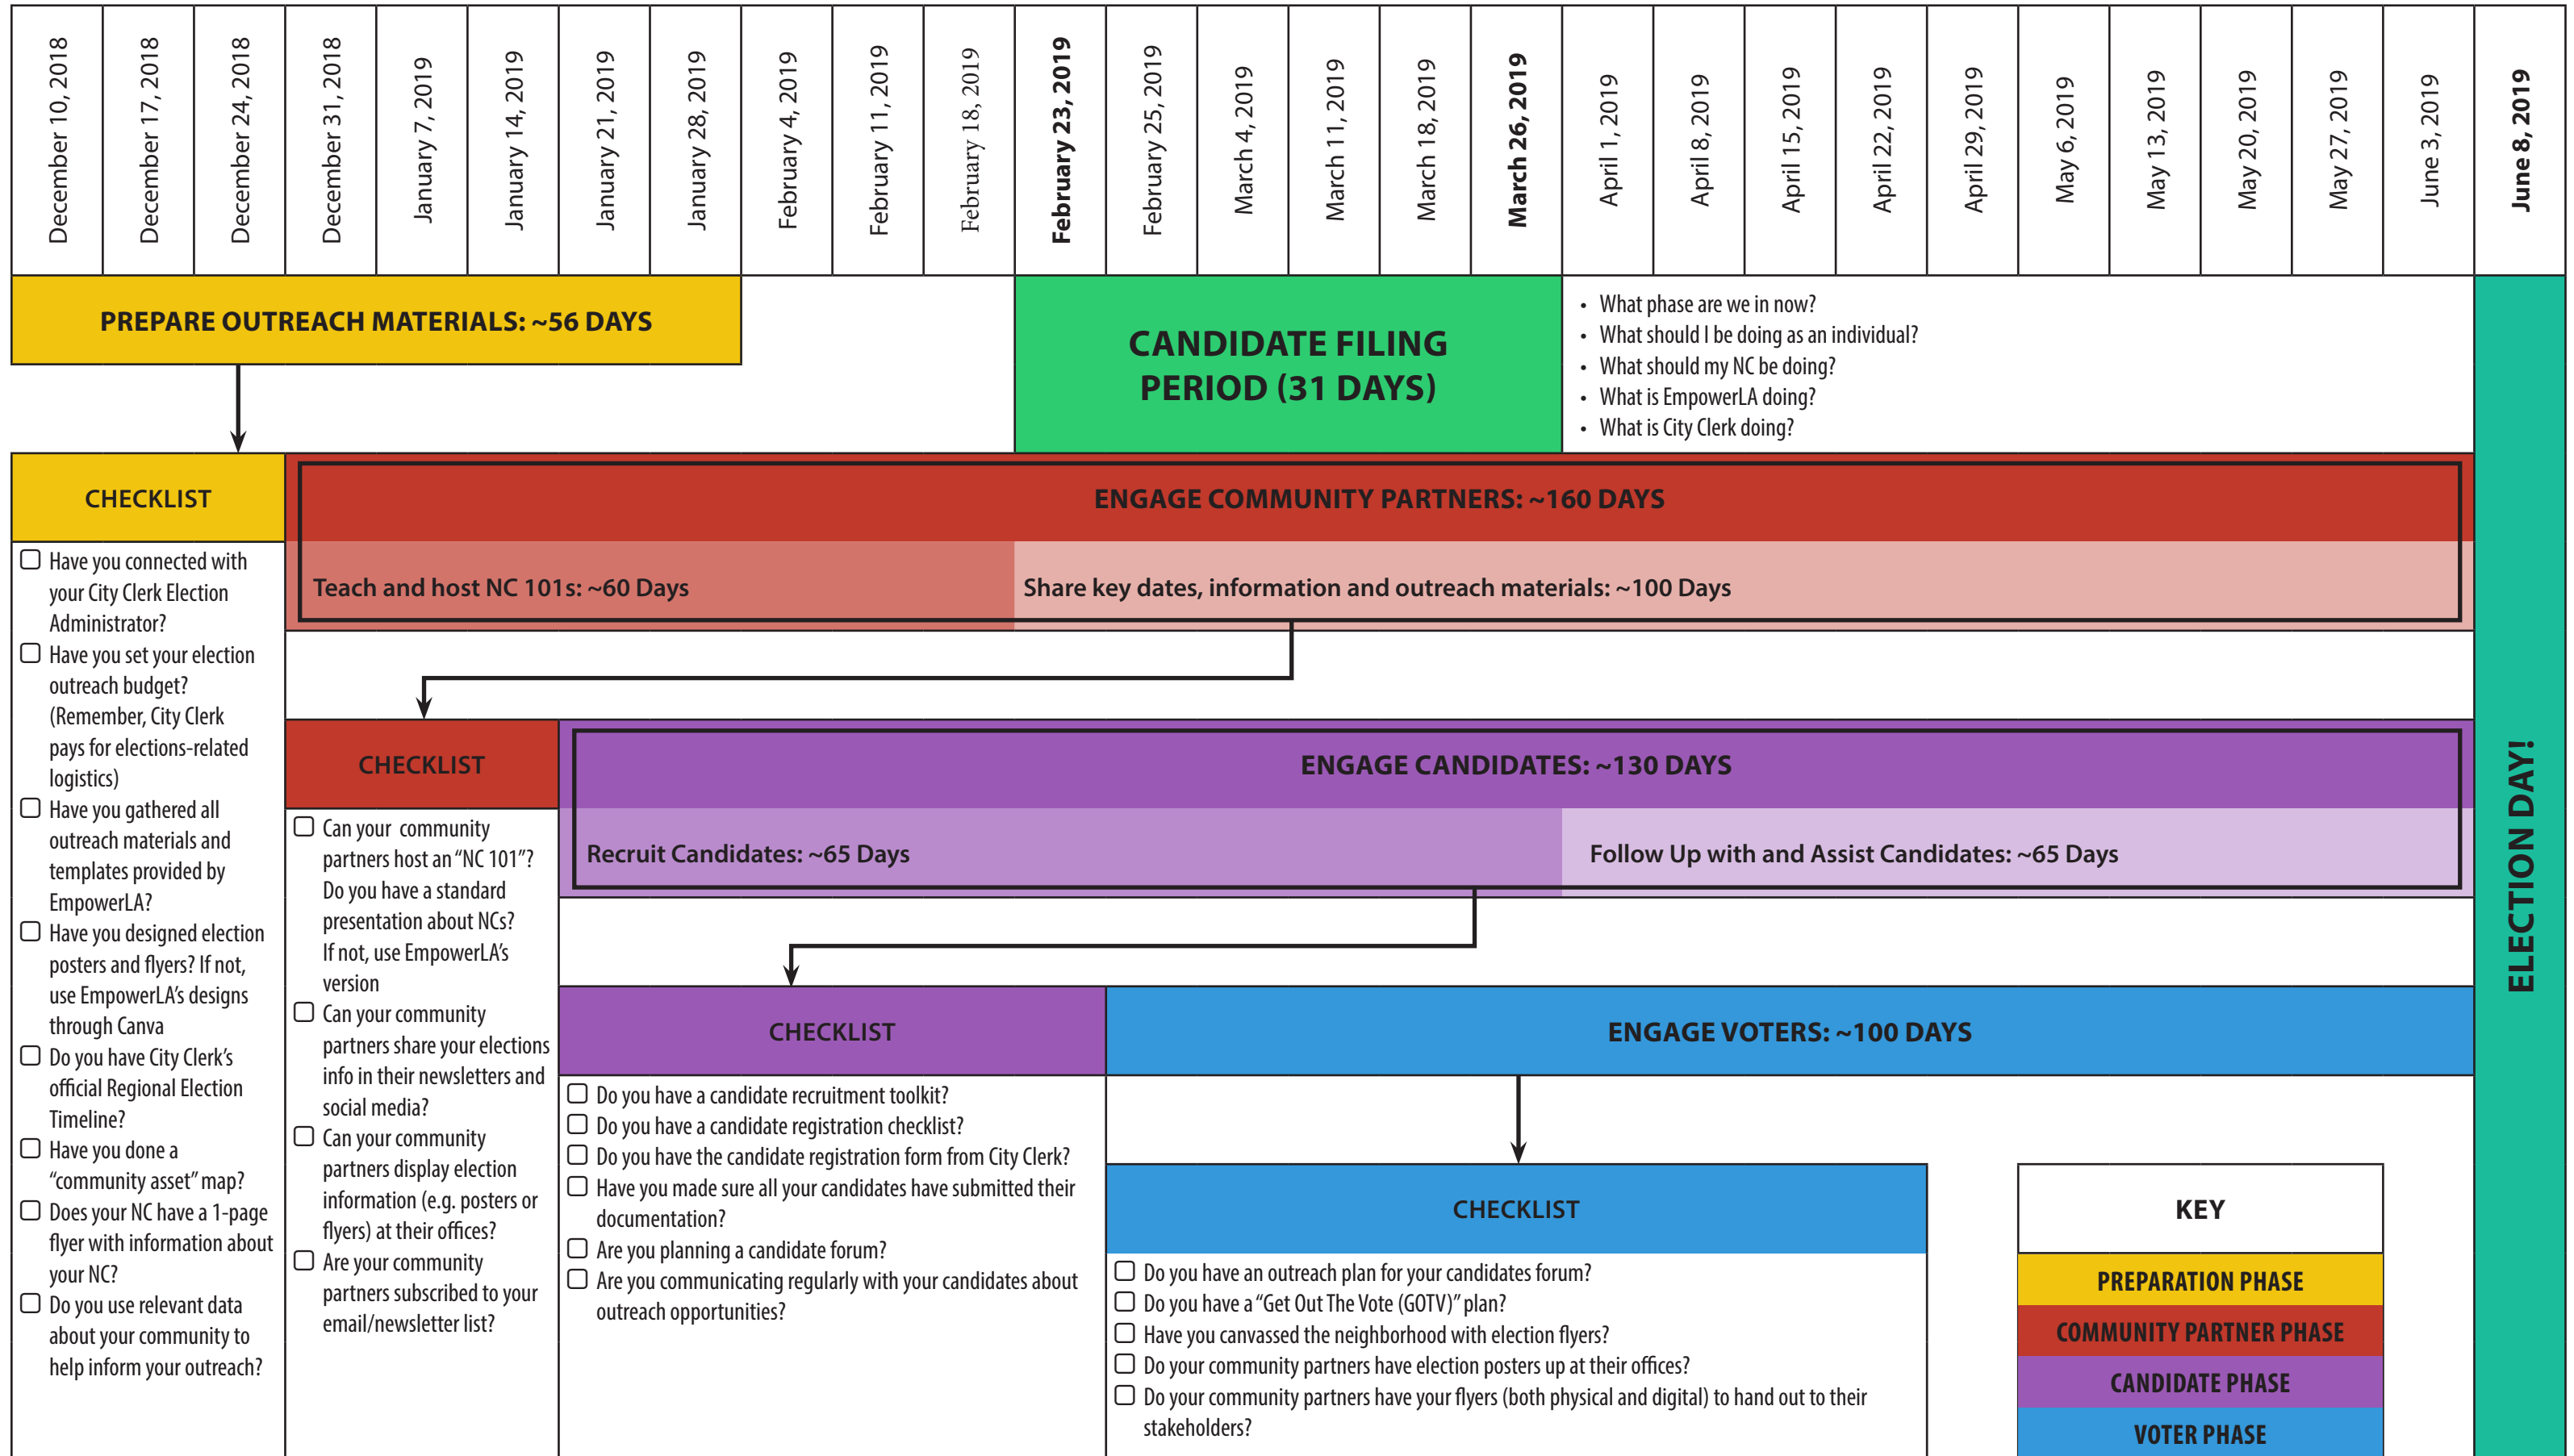

Election Outreach Timeline (Region 1)

~ = dates are approximate

Election Outreach Timeline (Region 2)

~ = dates are approximate

Election Outreach Timeline (Region 3)

~ = dates are approximate

Election Outreach Timeline (Region 4)

~ = dates are approximate

Election Outreach Timeline (Region 5)

~ = dates are approximate

Election Outreach Timeline (Region 6)

~ = dates are approximate

Election Outreach Timeline (Region 7)

~ = dates are approximate

Election Outreach Timeline (Region 8)

~ = dates are approximate

Election Outreach Timeline (Region 9)

~ = dates are approximate

Election Outreach Timeline (Region 10)

~ = dates are approximate

Election Outreach Timeline (Region 12)

~ = dates are approximate

Election Outreach Timeline (Region 13 - Online Voting)

~ = dates are approximate