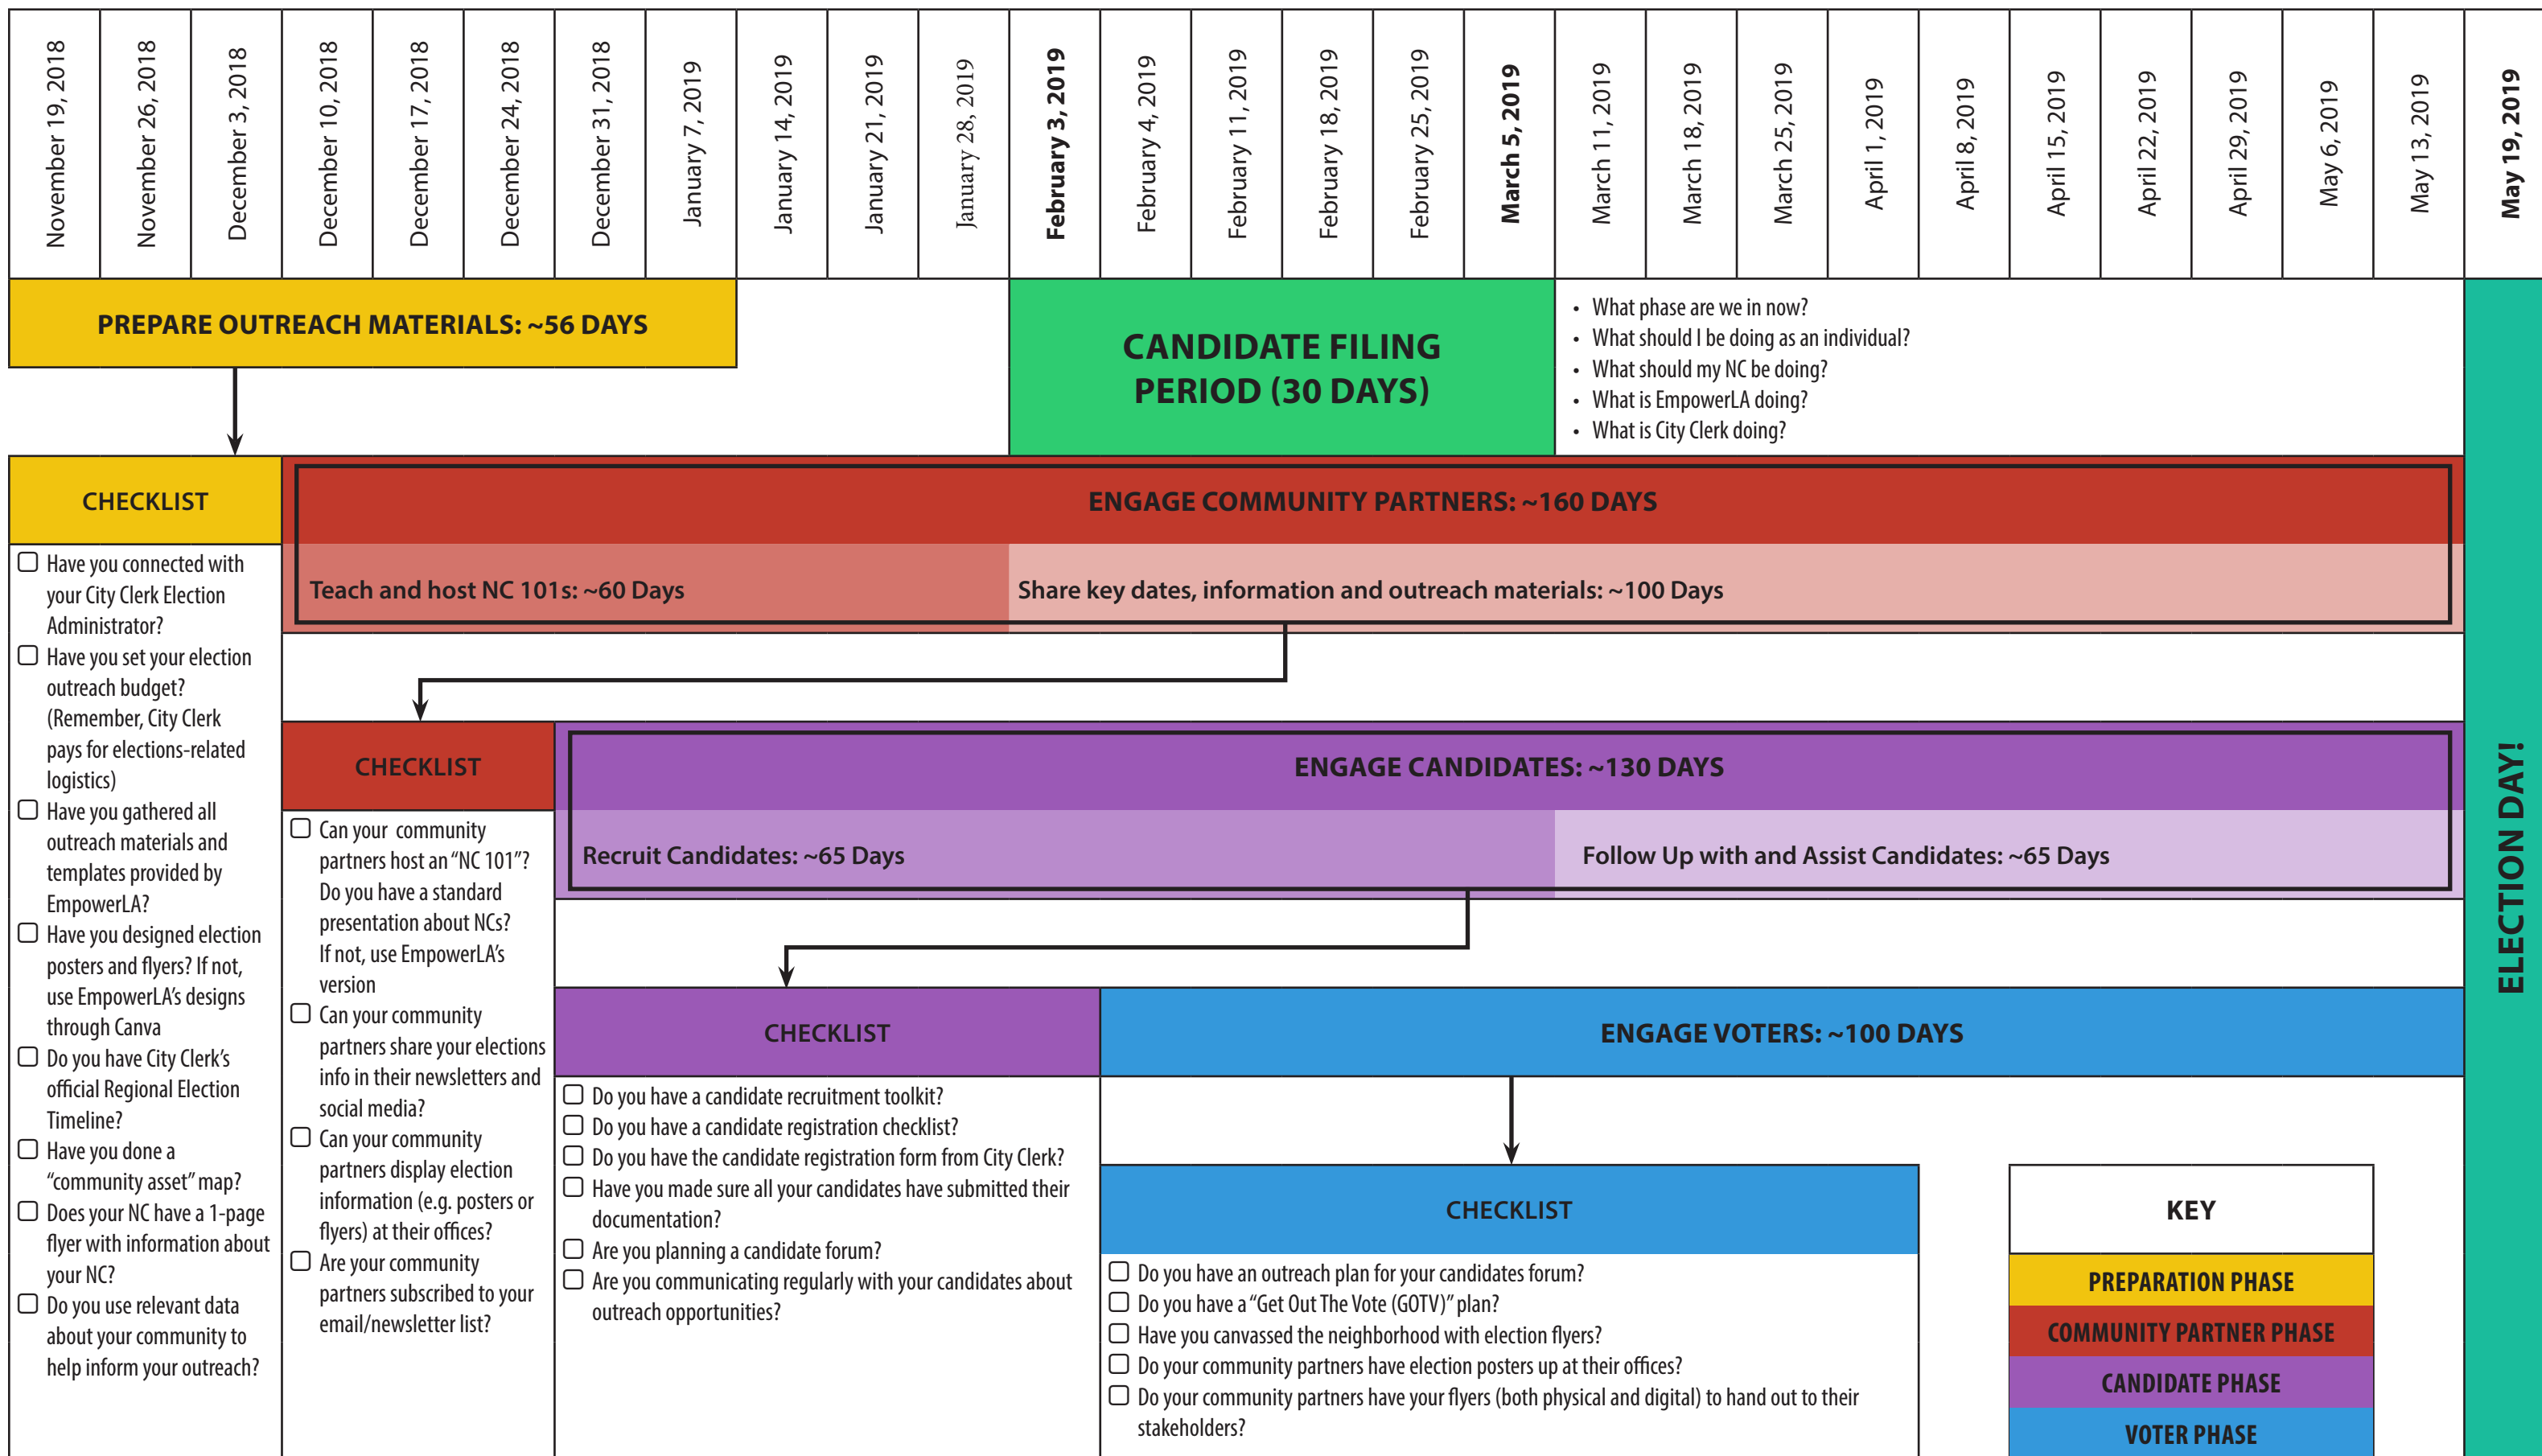

Election Outreach Timeline (Region 1)

~ = dates are approximate

Election Outreach Timeline (Region 2)

~ = dates are approximate

Election Outreach Timeline (Region 3)

~ = dates are approximate

Election Outreach Timeline (Region 4)

~ = dates are approximate

Election Outreach Timeline (Region 5)

~ = dates are approximate

Election Outreach Timeline (Region 6)

~ = dates are approximate

Election Outreach Timeline (Region 7)

~ = dates are approximate

Election Outreach Timeline (Region 8)

~ = dates are approximate

Election Outreach Timeline (Region 9)

~ = dates are approximate

Election Outreach Timeline (Region 10)

~ = dates are approximate

Election Outreach Timeline (Region 12)

~ = dates are approximate

Election Outreach Timeline (Region 13 - Online Voting)

~ = dates are approximate