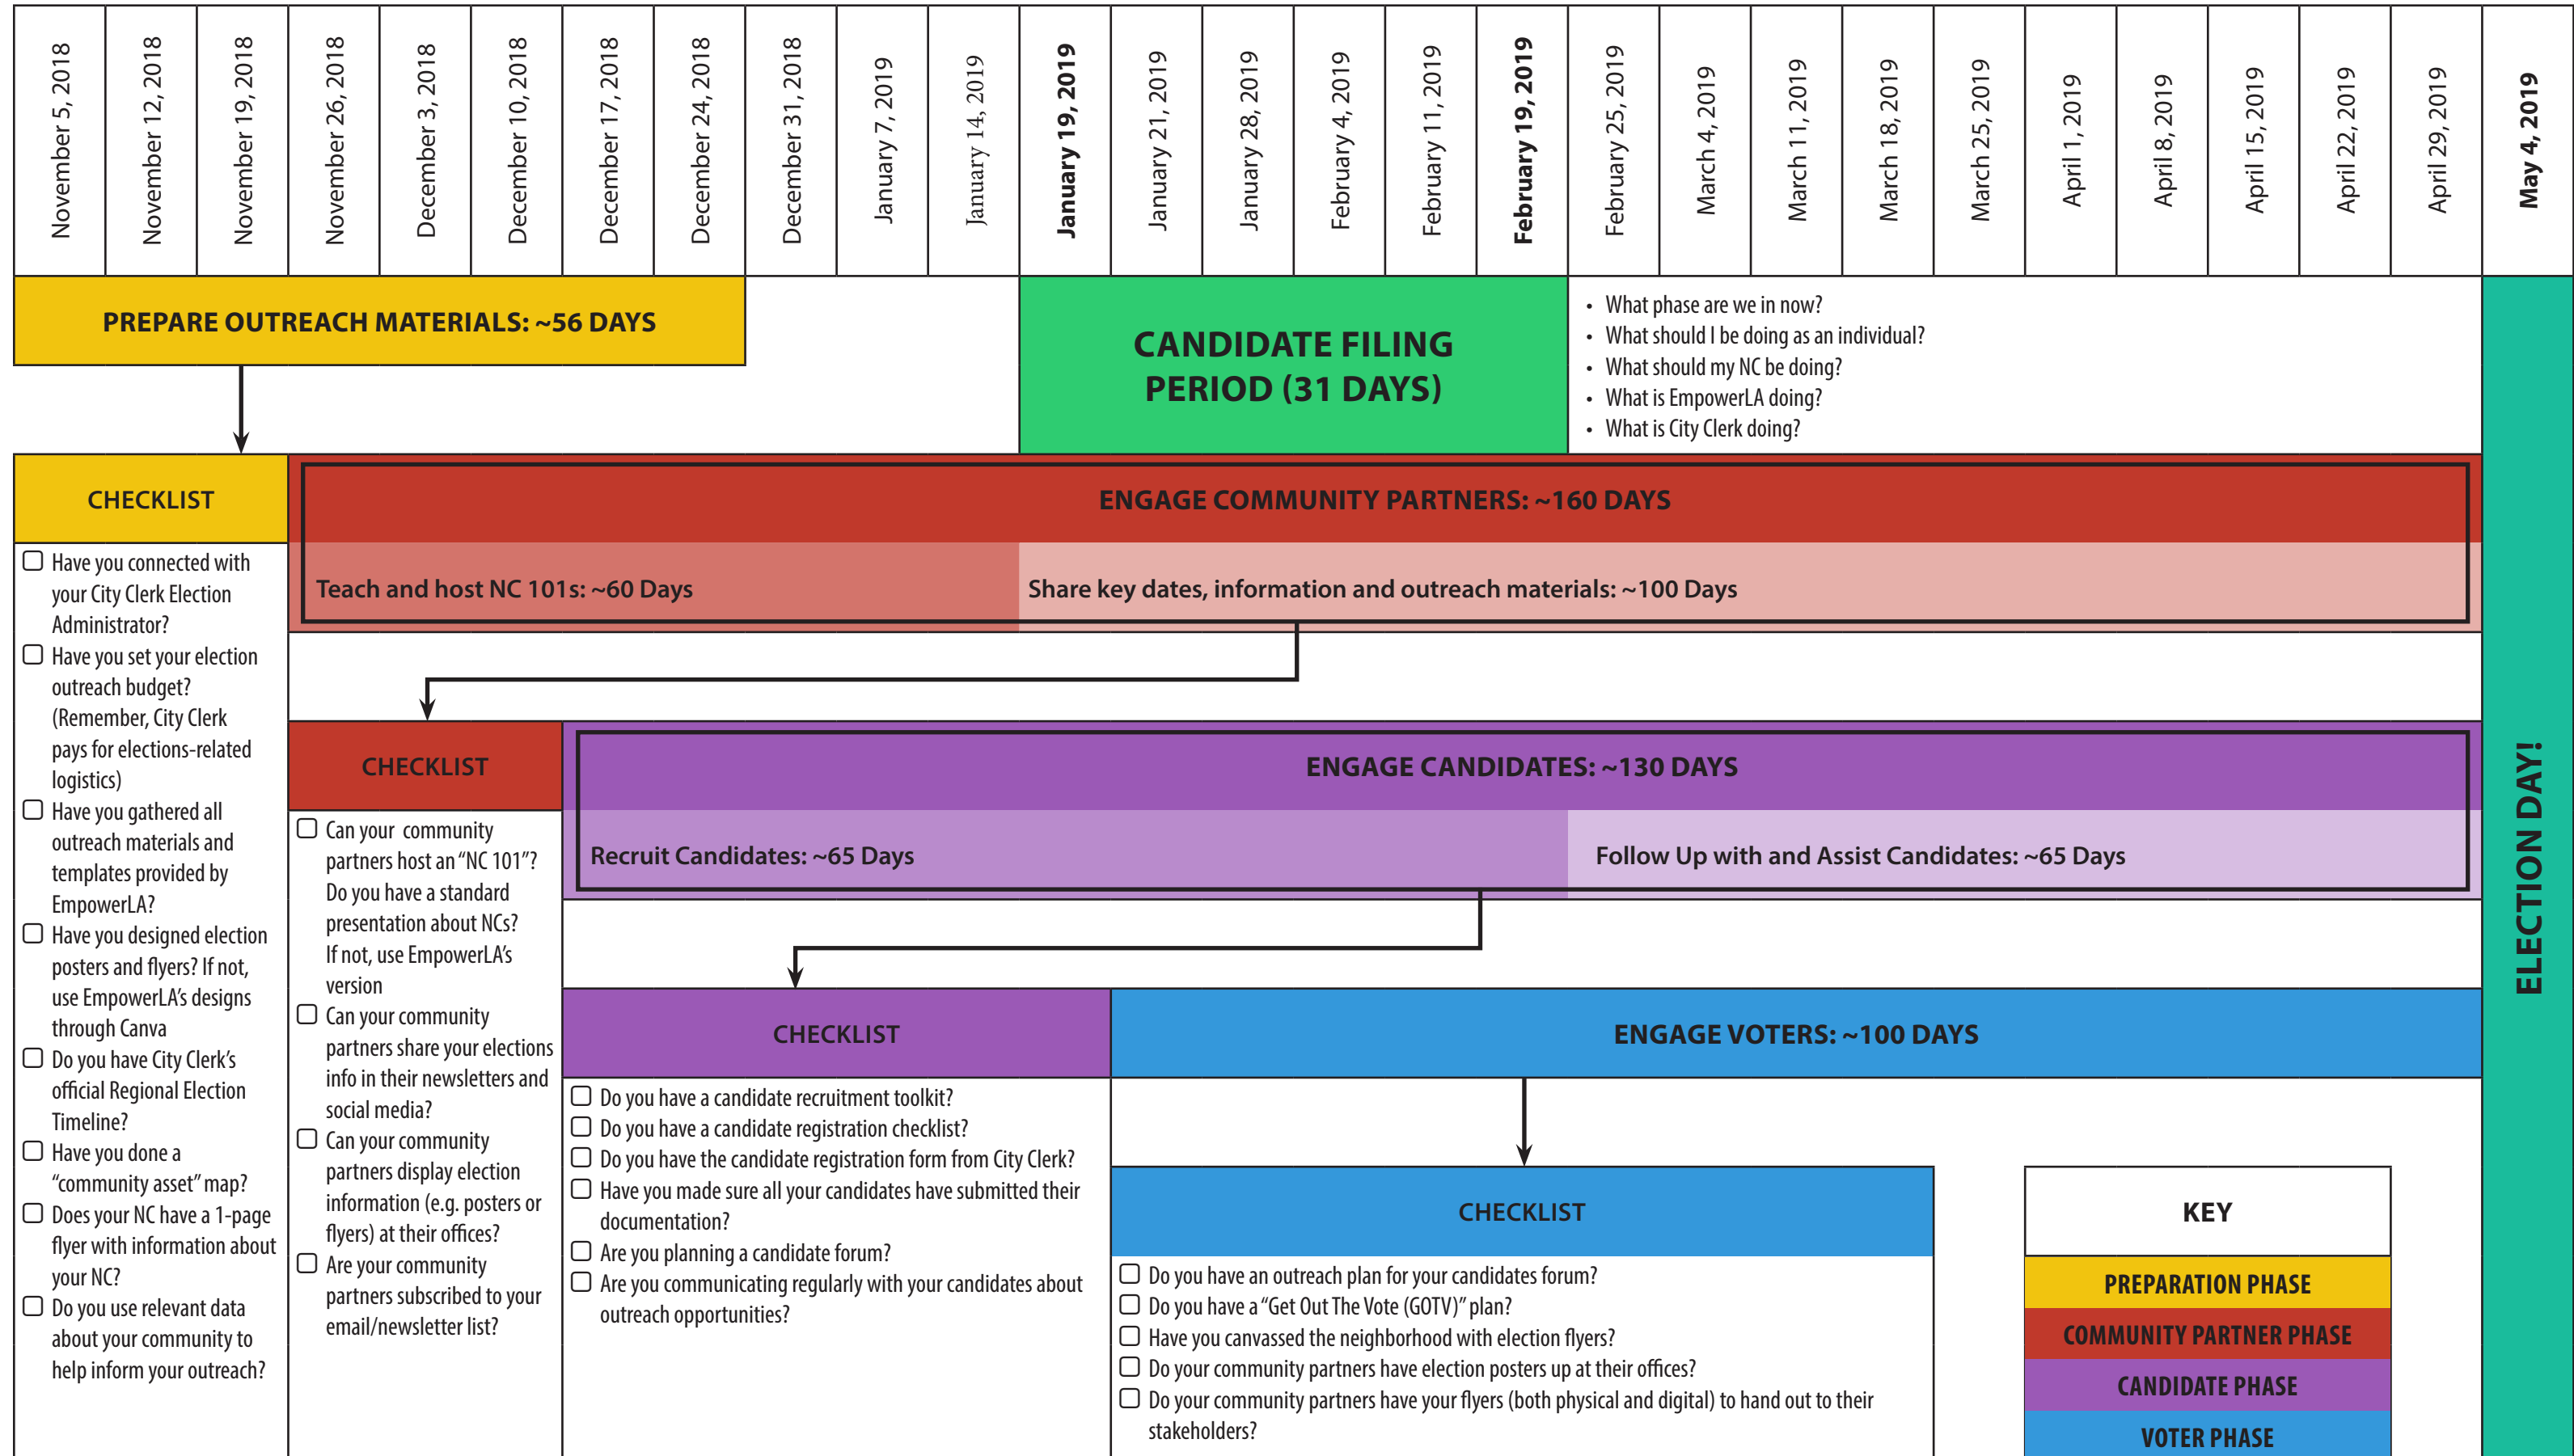

Election Outreach Timeline (Region 1)

~ = dates are approximate

Election Outreach Timeline (Region 2)

~ = dates are approximate

Election Outreach Timeline (Region 3)

~ = dates are approximate

Election Outreach Timeline (Region 4)

~ = dates are approximate

Election Outreach Timeline (Region 5)

~ = dates are approximate

Election Outreach Timeline (Region 6)

~ = dates are approximate

Election Outreach Timeline (Region 7)

~ = dates are approximate

Election Outreach Timeline (Region 8)

~ = dates are approximate

Election Outreach Timeline (Region 9)

~ = dates are approximate

Election Outreach Timeline (Region 10)

~ = dates are approximate

Election Outreach Timeline (Region 12)

~ = dates are approximate

Election Outreach Timeline (Region 13 - Online Voting)

~ = dates are approximate